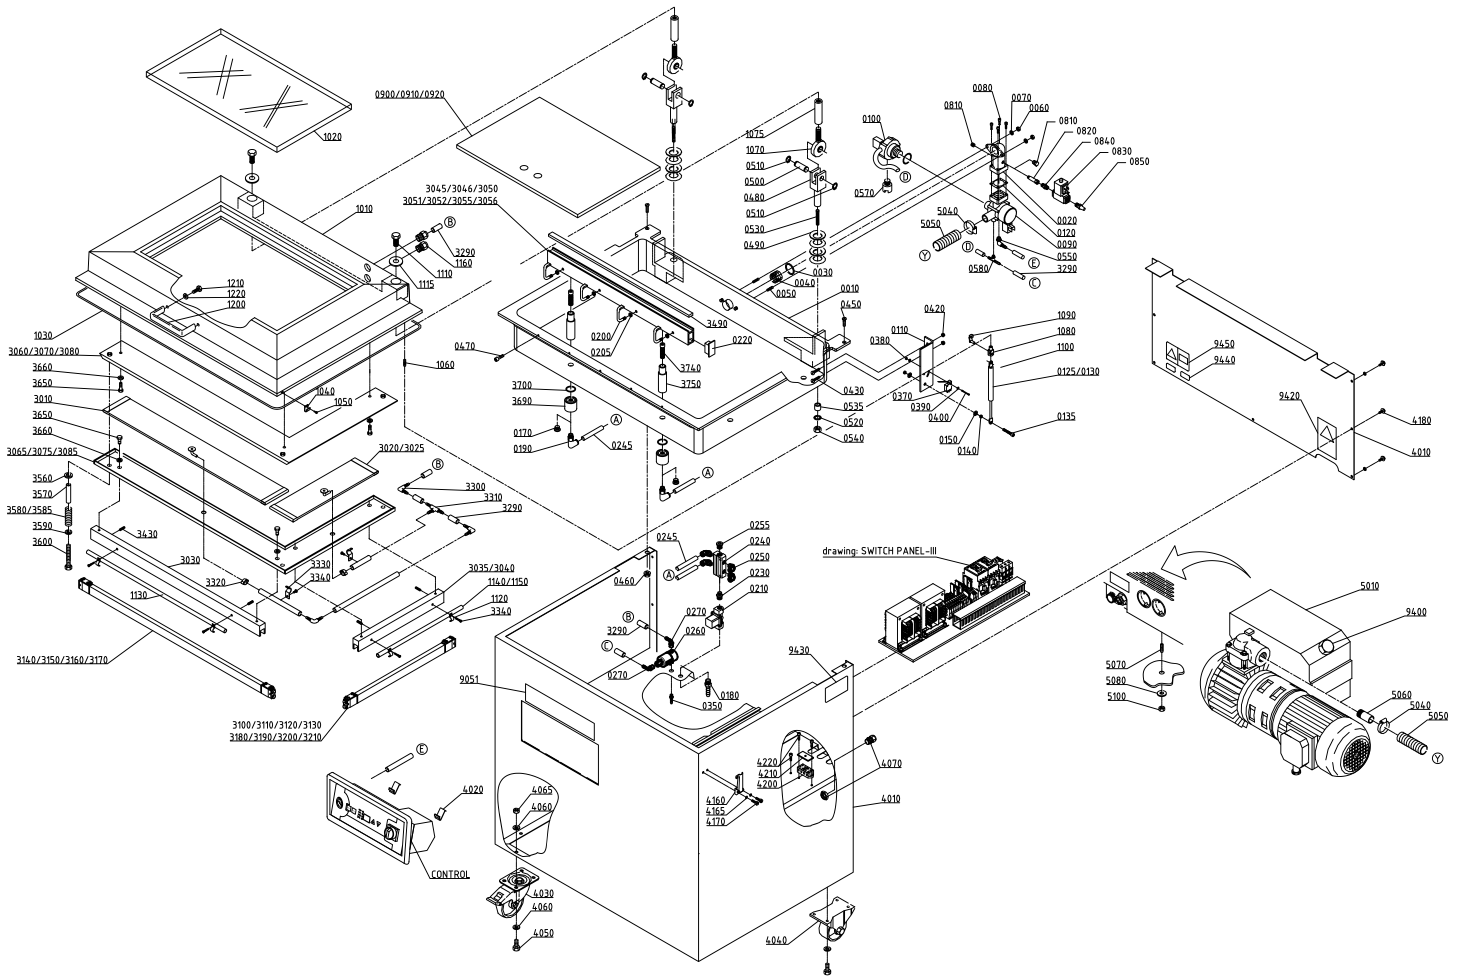

# PARTS BREAKDOWN

ITEM	MODEL
50005	VP-NL-0063-M

# PARTS BREAKDOWN

ITEM	MODEL
50005	VP-NL-0063-M

Item No.	Description	Position	Item No.	Description	Position	Item No.	Description	Position
27814	Hexagon Nut M8 Din934 A2 for 50005	5100	35403	Plastic Check Nut PG 16 for 50005	9090	35413	Elbow 1/4" Int Brass for 50005	9200
35394	Control 03-Turbovac Tested for 50005	9010	35404	Cover Control Box for 50005	9100	35414	Hose Pillar 1/4x4 BU R Norma for 50005	9210
35395	Control Turbovac Basic for 50005	9011	35571	Cross Recessed Raised Cheese Head Screw M3.5x10 for 50005	9110	35415	Plug Blac R5 for 50005	9310
35396	Packing Control + Glue-Layer for 50005	9020	35406	Cable Gland PG16 IP65 Plastic for 50005	9120	35416	Plug Blac R6 for 50005	9320
15780	Switch-Disconnecter Tripolar 25A Front for 50005	9040	35407	Sealing Washer 0-1/4 for 50005	9130	35417	Plug Blac R10 for 50005	9330
35398	Control Panel Holder Turbovac for 50005	9050	35408	Reducing Ring 1/4"x1/8" for 50005	9140	15712	Hydraulic Oil for 3-Phase Vacuum Pump (060510) for 50005	9400
35399	Upper Sticker Turbovac 03 for 50005	9051	27819	Square Hose Coupling 1/8"x6 Ext. for 50005	9150	35419	Sticker Tension + Warning for 50005	9420
35400	Packing Cover Control + Glue-Layer for 50005	9060	34998	Flat Washer M4 D9021 A2 Carriage Ring M4 for 50005	9160	27794	Sticker Machine Type for 50005	9430
30010	Brass Nut 1/4" for 50005	9070	35411	Hexagon Nut M4 Din934 A2 for 50005	9170	35223	Sticker 19x38 Yellow for 50005	9440
35402	Square Hose Coupling 1/8"x4 Ext. for 50005	9080	35579	Vacuum Meter 40mm for 50005	9190	35224	Sticker 98x65 Yellow for 50005	9450