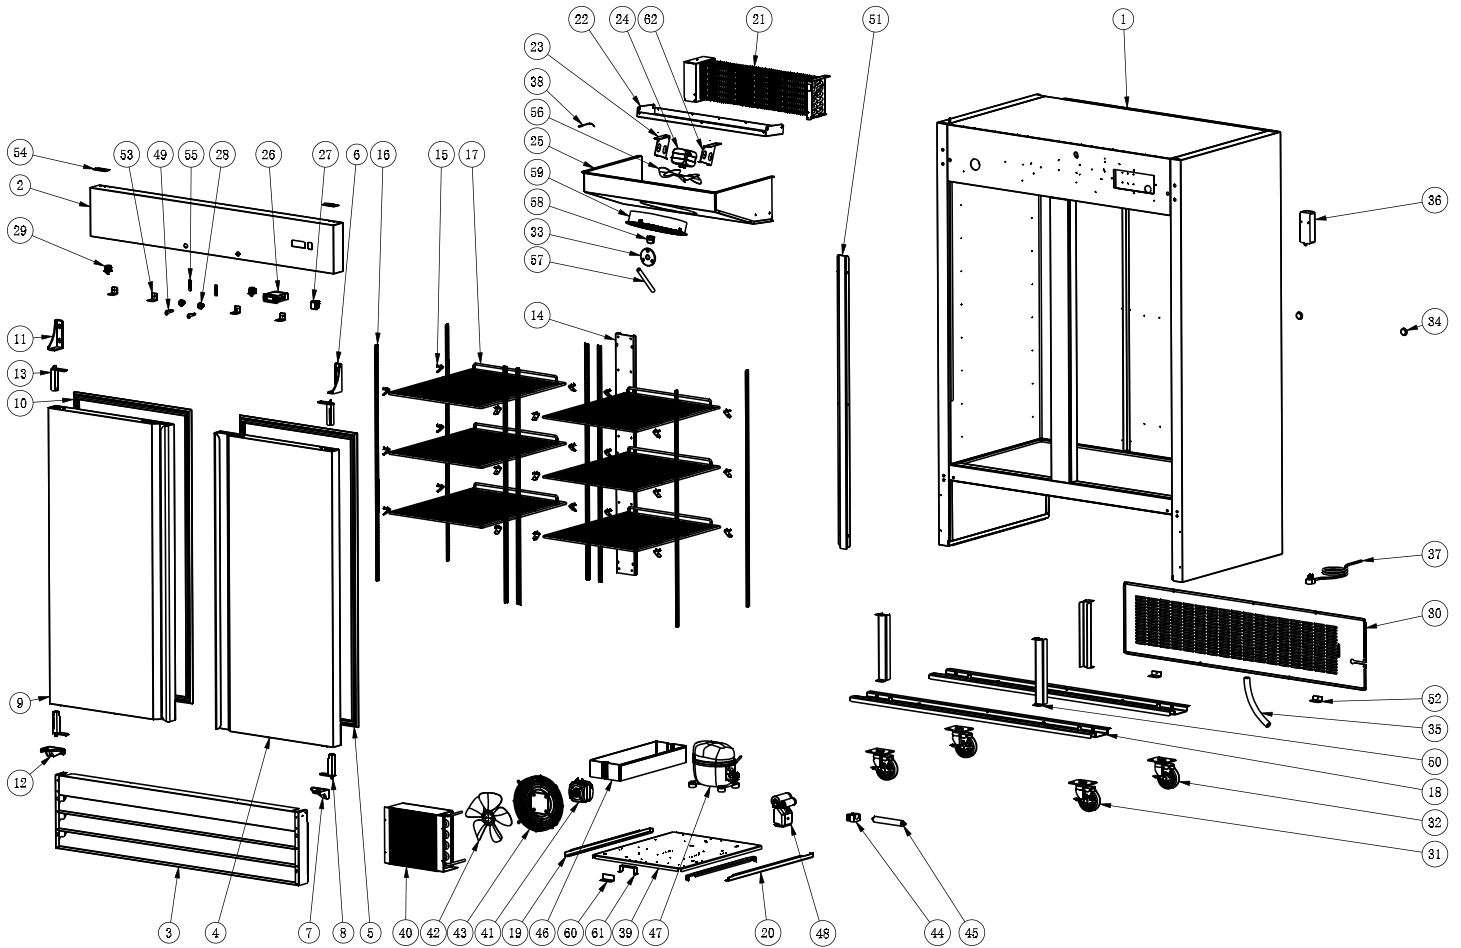

Parts Breakdown

Model RE-CN-0041-HC 50026

Parts Breakdown

Model RE-CN-0041-HC 50026

Item No.	Description	Position	Item No.	Description	Position	Item No.	Description	Position
AJ133	Cabinet for 50026	1	AG552	Inner Drain Pan for 50026	22	AA764	Condenser/Evaporator Fan Motor Blade for 50026	42, 56
AJ134	Control Panel for 50026	2	AG447	Left Evaporator Fan Motor Holder for 50026	23	AG556	Condenser Fan Cover for 50026	43
AF048	Front Grill for 50026	3	AG448	Evaporator Fan Motor for 50026	24, 41	AB595	Filter Fixer for 50026	44
AJ135	Right Door for 50026	4	AG553	Evaporator Cover for 50026	25	AB594	Filter D25x160-B for 50026	45
AB029	Gasket for 50026	5, 10	27185	Carel Controller PYGX1Z0501 for 50026	26	AA874	Outer Drain Pan for 50026	46
AA954	Upper Right Hinge Holder for 50026	6	AA124	Power Switch for 50026	27	AE915	Compressor (T6217Z) for 50026	47
AA956	Bottom Right Hinge Holder for 50026	7	AA197	Lock for 50026	28, 49	AG557	Parts of Compressor for 50026	48
AA955	Left/Right Spring Hinge for 50026	8, 13	AB977	Door Switch for 50026	29	AG558	Cabinet Supporter for 50026	50
AJ136	Left Door for 50026	9	AG554	Back Grill for 50026	30	AG462	Baffle of Suction Line for 50026	51
AB032	Upper Left Hinge Holder for 50026	11	26246	Caster with Brake for 50026	31	AG463	Back Grill Fixer for 50026	52
AB033	Bottom Left Hinge Holder for 50026	12	26247	Caster without Brake for 50026	32	AG464	Control Panel Fixer for 50026	53
AG550	Back Brackets for 50026	14	AG451	Drain Plug for 50026	33	AA959	Hinge for 50026	54
26884	K Clip for 50026	15	AB169	Foaming Hole Cover for 50026	34	AG465	Lock Bolt for 50026	55
AG443	K Strip for 50026	16	AA216	Drain Tube for 50026	35	AA969	Drain Hose for 50026	57
AG444	Shelf for 50026	17	AJ132	Light Components for 50026	36	AG466	Elbow Pipe for 50026	58
61471	Leg Supporter for 50026	18	AA805	Power Cord for 50026	37	AG467	Evaporator Fan Motor Cover for 50026	59
AF040	Left Track for Assembling Panel for 50026	19	AG455	Temperature Sensor of Cabinet Inside for 50026	38	AG468	Limited Block of Installation Board for 50026	60
AF041	Right Track for Assembling Panel for 50026	20	AG452	Compressor Unit Installation Board for 50026	39	AG469	Compressor Unit Handle for 50026	61
AG551	Evaporator New Style 4R7K620L (Dia -7.94) for 50026	21	AG555	Condenser for 50026	40	AG471	Right Evaporator Fan Motor Holder for 50026	62