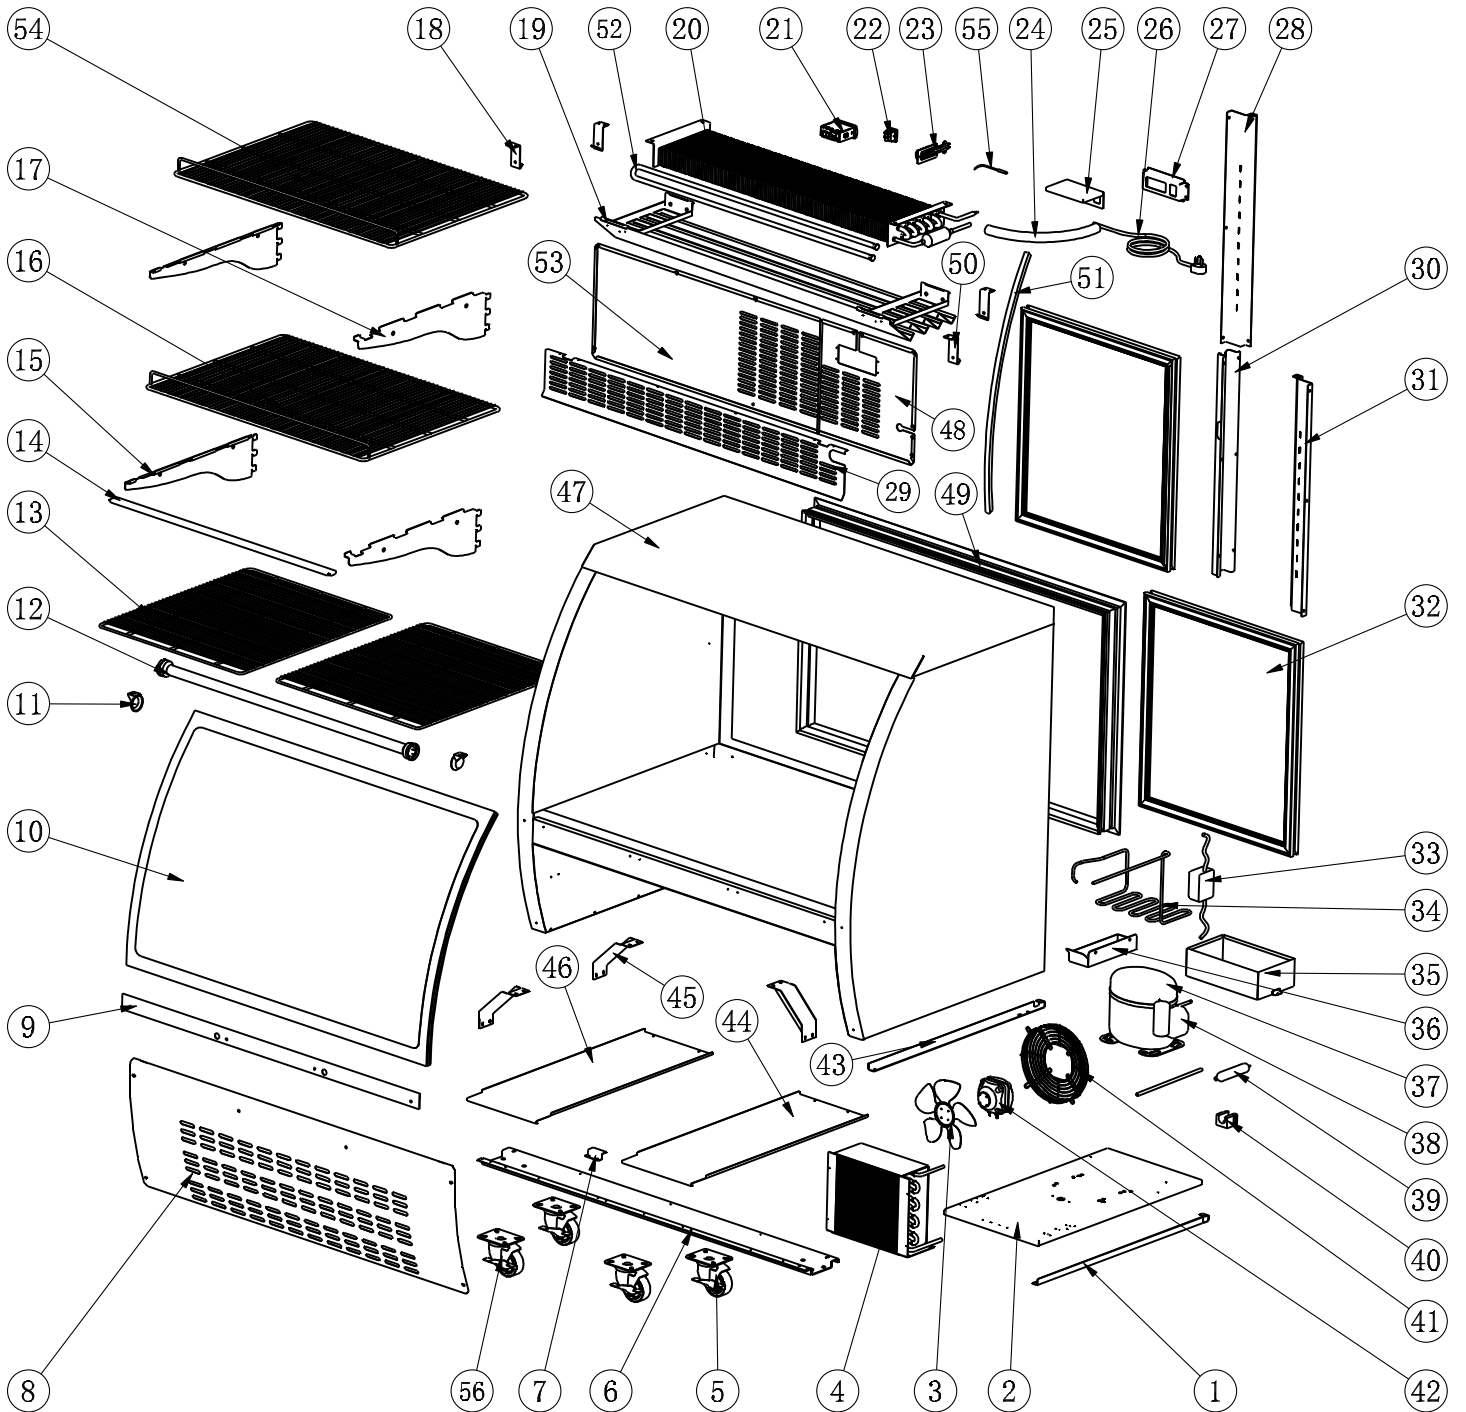

Parts Breakdown

Model RS-CN-0092-B 50082

Parts Breakdown

Model RS-CN-0092-B 50082

Item No.	Description	Position	Item No.	Description	Position	Item No.	Description	Position
AB607	Right Track of Installation Board for 50082	1	AM933	Evaporator for 50082	20	27199	Starting and Run Box for 50082	38
AB634	Installation Board of Compressor for 50082	2	27186	Carel Controller IR33 for 50082	21	AB594	Filter D25x160-B for 50082	39
AA248	Condenser Fan Blade for 50082	3	AA124	Power Switch for 50082	22	AB595	Filter Fixer for 50082	40
AA250	Condenser for 50082	4	AA378	Temperature Probe Fixer for 50082	23	AA249	Condenser Fan Motor Cover for 50082	41
26247	Caster without Brake for 50082	5	AA528	Inner Drain Pipe for 50082	24	AA984	Condenser Fan Motor for 50082	42
AB568	Support Board of Leveling Feet for 50082	6	AA214	Thermostat Water Proof Cover for 50082	25	AB657	Left Track of Installation Board for 50082	43
AA304	Installation Board Limited Block for 50082	7	AA135	Power Cord for 50082	26	AB599	Cover Board of Machine Room for 50082	44, 46
AB570	Front Grill for 50082	8	AE984	Thermostat Installation Cover for 50082	27	AB659	Support Holder of Cabinet for 50082	45
AB571	Fixed Board of Curve Glass for 50082	9	AB619	Right Bracket for 50082	28	AB600	Cabinet for 50082	47
AB572	Curve Glass for 50082	10	AB585	Baffle for Evaporator for 50082	29	AB667	Thermostat Mounting Plate for 50082	48
68296	LED Light for 50082	11, 12	AB651	Air Pipe Protection Board for 50082	30	AB602	Framework of Door Track for 50082	49
AM931	Bottom Shelf for 50082	13	AB652	Left Bracket for 50082	31	AB772	Left Hanger of Grill for 50082	50
AB641	Shelf Support Board Connector for 50082	14	AB588	Glass Door for 50082	32	AB604	Sealing Rubber Strip for Curved Glass for 50082	51
AB642	Right Shelf Support Board for 50082	15	AA711	LED Power Supply for 50082	33	AB605	Baffle for Evaporator for 50082	52
AM932	Middle Shelf for 50082	16	AB589	Coiled Copper Pipe of Outer Drain Pan for 50082	34	AB606	Back Grill for 50082	53
AB644	Left Shelf Support Board for 50082	17	AA874	Outer Drain Pan for 50082	35	AM935	Upper Shelf for 50082	54
AB769	Right Hanger of Grill for 50082	18	AG542	Inner Drain Pipe for 50082	36	AB084	Evaporator Temperature Sensor for 50082	55
AB580	Grill Components for 50082	19	AE915	Compressor (T6217Z) for 50082	37	26246	Caster with Brake for 50082	56