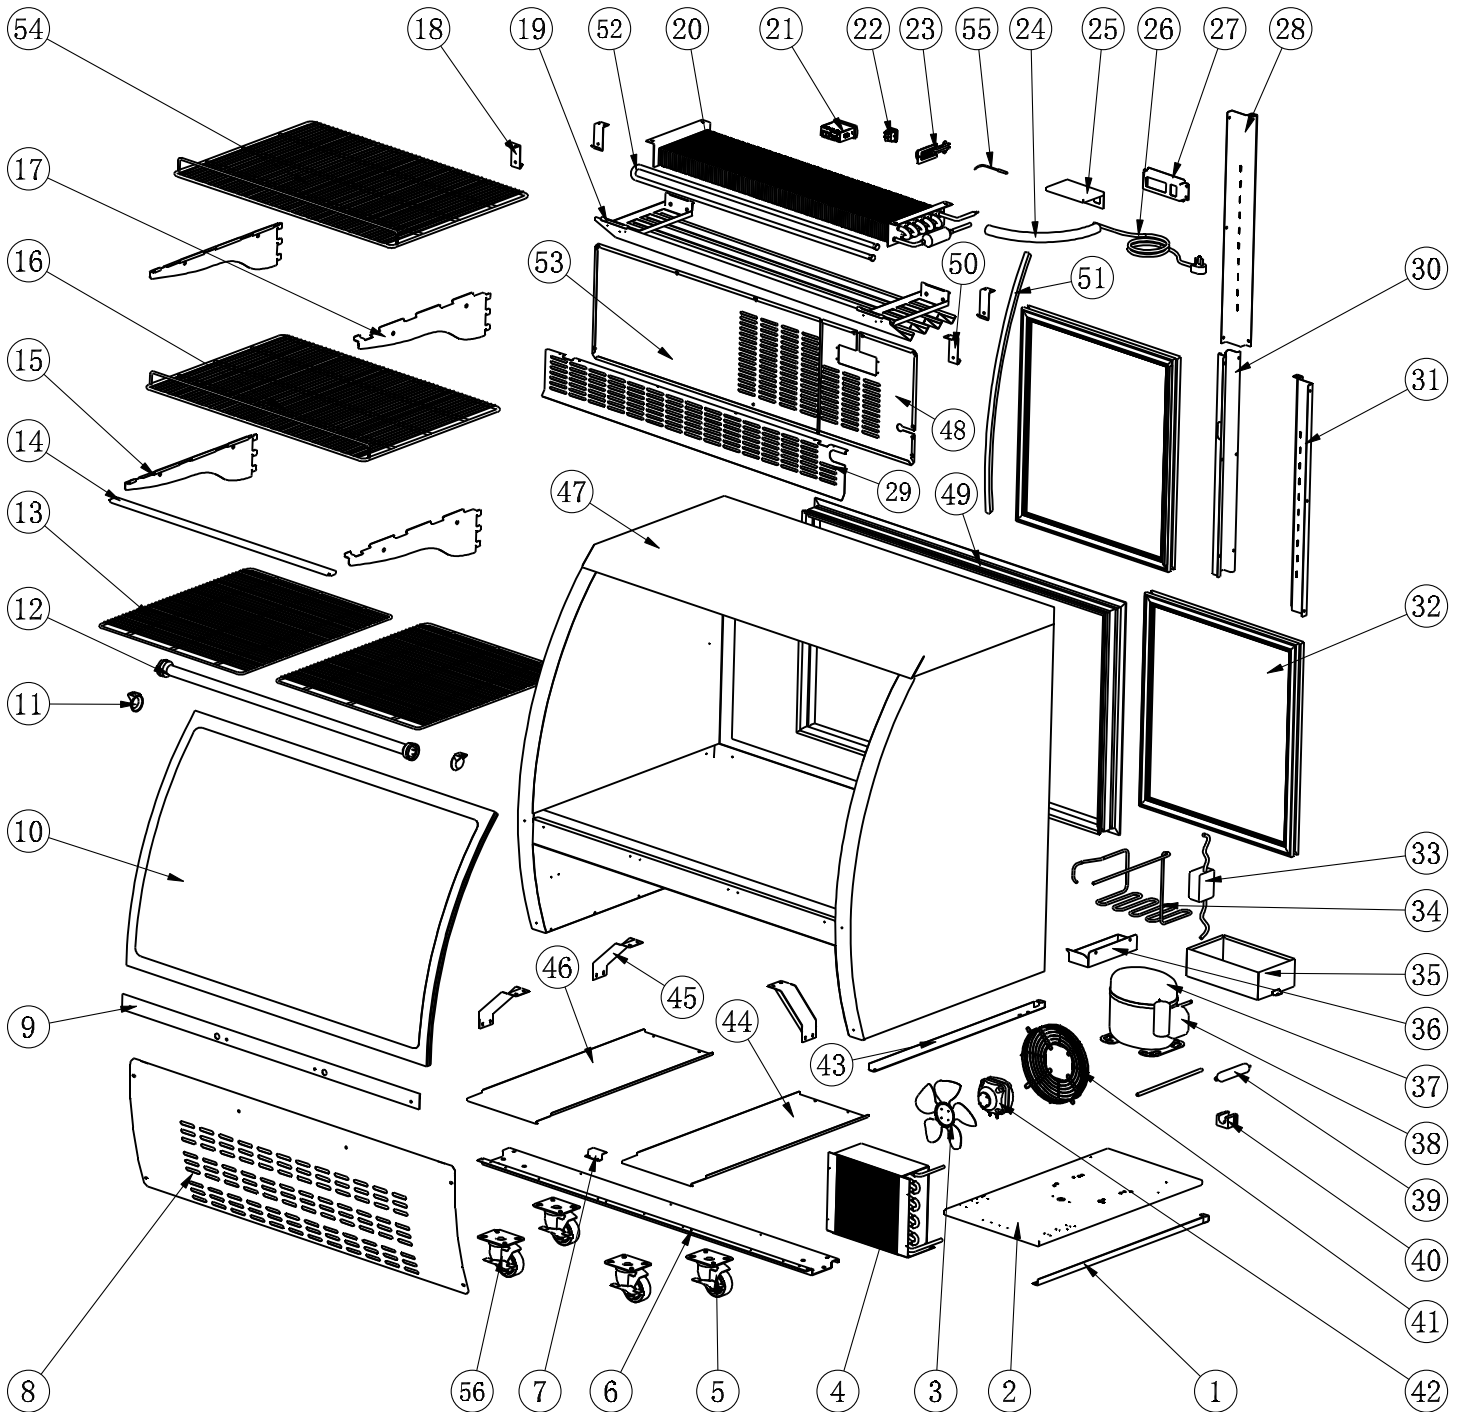

Parts Breakdown

Model RS-CN-0092-S 50084

Parts Breakdown

Model RS-CN-0092-S 50084

Item No.	Description	Position	Item No.	Description	Position	Item No.	Description	Position
AB607	Right Track of Installation Board for 50084	1	AM933	Evaporator for 50084	20	27199	Starting and Run Box for 50084	38
AB634	Installation Board of Compressor for 50084	2	27186	Carel Controller IR33 for 50084	21	AB594	Filter D25x160-B for 50084	39
AA248	Condenser Fan Blade for 50084	3	AA124	Power Switch for 50084	22	AB595	Filter Fixer for 50084	40
AA250	Condenser for 50084	4	AA378	Temperature Probe Fixer for 50084	23	AA249	Condenser Fan Motor Cover for 50084	41
26247	Caster without Brake for 50084	5	AA528	Inner Drain Pipe for 50084	24	AA984	Condenser Fan Motor for 50084	42
AB568	Support Board of Leveling Feet for 50084	6	AA214	Thermostat Water Proof Cover for 50084	25	AB657	Left Track of Installation Board for 50084	43
AA304	Installation Board Limited Block for 50084	7	AA135	Power Cord for 50084	26	AB599	Cover Board of Machine Room for 50084	44, 46
AB611	Front Grill for 50084	8	AE984	Thermostat Installation Cover for 50084	27	AB659	Support Holder of Cabinet for 50084	45
AB571	Fixed Board of Curve Glass for 50084	9	AB619	Right Bracket for 50084	28	AB629	Cabinet for 50084	47
AB572	Curve Glass for 50084	10	AB585	Baffle for Evaporator for 50084	29	AB667	Thermostat Mounting Plate for 50084	48
68296	LED Light for 50084	11, 12	AB651	Air Pipe Protection Board for 50084	30	AB602	Framework of Door Track for 50084	49
AM931	Bottom Shelf for 50084	13	AB652	Left Bracket for 50084	31	AB772	Left Hanger of Grill for 50084	50
AB641	Shelf Support Board Connector for 50084	14	AB588	Glass Door for 50084	32	AB604	Sealing Rubber Strip for Curved Glass for 50084	51
AB642	Right Shelf Support Board for 50084	15	AA711	LED Power Supply for 50084	33	AB605	Baffle for Evaporator for 50084	52
AM932	Middle Shelf for 50084	16	AB589	Coiled Copper Pipe of Outer Drain Pan for 50084	34	AB606	Back Grill for 50084	53
AB644	Left Shelf Support Board for 50084	17	AA874	Outer Drain Pan for 50084	35	AM935	Upper Shelf for 50084	54
AB769	Right Hanger of Grill for 50084	18	AG542	Inner Drain Pipe for 50084	36	AB084	Evaporator Temperature Sensor for 50084	55
AB580	Grill Components for 50084	19	AE915	Compressor (T6217Z) for 50084	37	26246	Caster with Brake for 50084	56