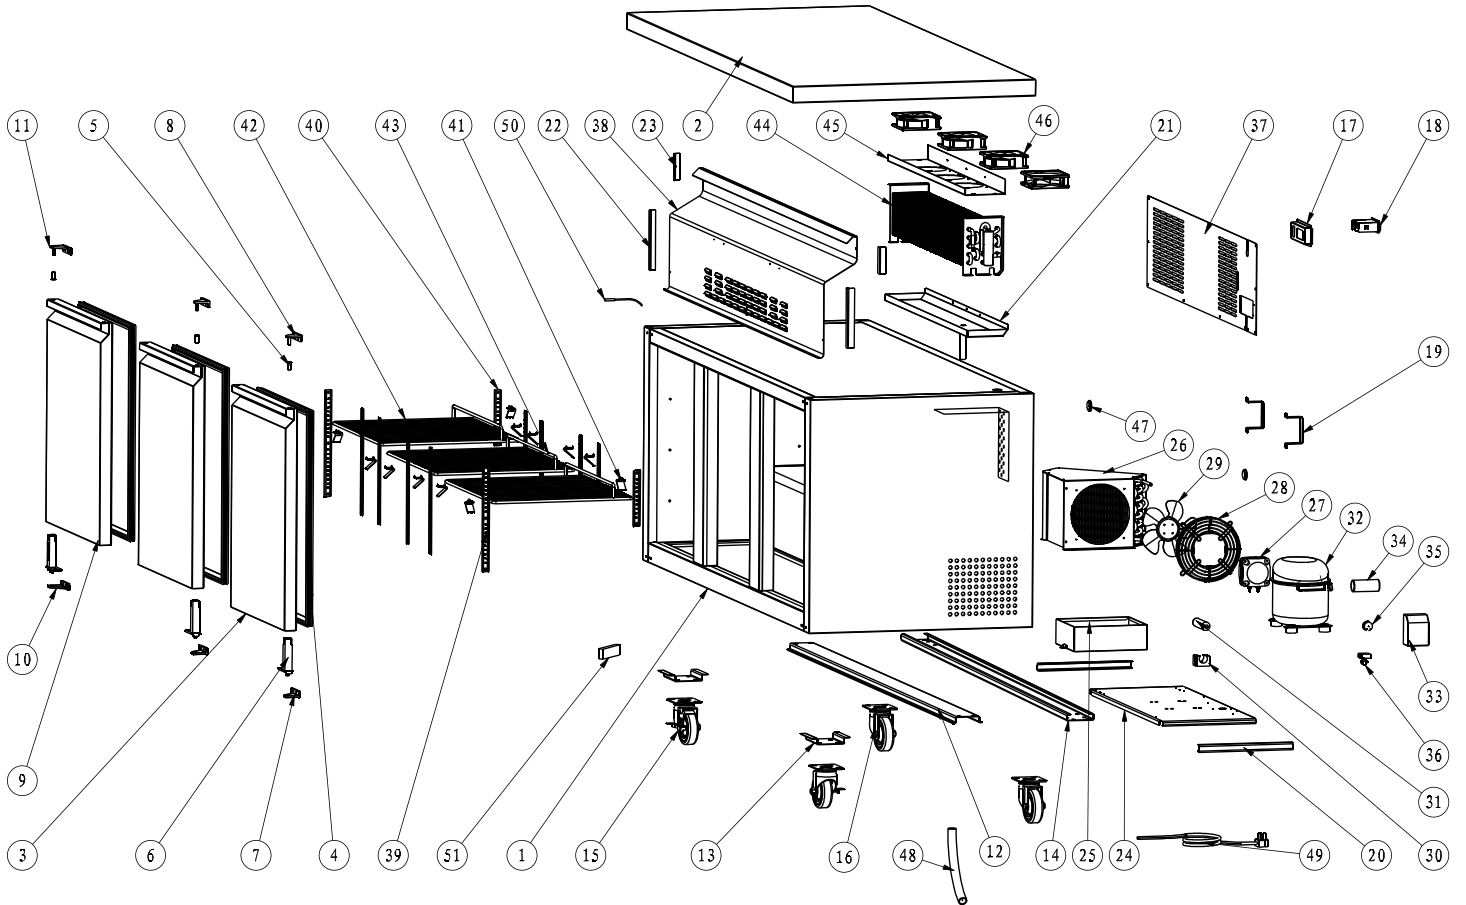

Parts Breakdown

Model RE-CN-0016-HC 50091

Parts Breakdown

Model RE-CN-0016-HC 50091

Item No.	Description	Position	Item No.	Description	Position	Item No.	Description	Position
AK189	Cabinet for 50091	1	AB320	Thermostat Installation Board for 50091	17	AK194	Compressor Starting Components for 50091	33-36
AK190	Top Board for 50091	2	AI375	Dixell Temperature Controller for 50091	18	AK195	Back Grill for 50091	37
AF745	Right Door for 50091	3	AF080	Stand Off Bracket for 50091	19	AK196	Evaporator Cover for 50091	38
AB197	Gasket for 50091	4	AF085	Compressor Unit Track for 50091	20	AF090	K Strip-3 Holes for 50091	39
AA388	Axis Cover for 50091	5	AK193	Inner Drain Pan for 50091	21	AF089	K Strip-2 Holes for 50091	40
AA955	Left/Right Spring Hinge for 50091	6	AF738	Evaporator Cover Sticker for 50091	22	26884	K Clip for 50091	41
AA360	Hinge T for 50091	7	AF739	Evaporator Cover Sticker for 50091	23	AB220	Shelf for 50091	42
AF070	Hinge X for 50091	8	AF106	Compressor Unit Installation Board for 50091	24	AK197	Middle Shelf for 50091	43
AF746	Left Door for 50091	9	AA874	Outer Drain Pan for 50091	25	AB221	Evaporator for 50091	44
61468	Hinge V for 50091	10	AB159	Condenser for 50091	26	AK198	Fan Motor Installation Board for 50091	45
AB200	Hinge W for 50091	11	AI963	Condenser Fan Motor for 50091	27	AA128	Condenser Fan Motor for 50091	46
AK191	Castor Support B for 50091	12	AA207	Condenser Fan Motor Cover for 50091	28	AB169	Foaming Hole Cover for 50091	47
AF734	Castor Support C for 50091	13	AA208	Condenser Fan Blade for 50091	29	AA133	Drain Hose for 50091	48
AK192	Castor Support A for 50091	14	AB595	Filter Fixer for 50091	30	AA135	Power Cord for 50091	49
26246	Caster with Brake for 50091	15	AI968	Filter for 50091	31	AA379	Temperature Probe for 50091	50
26247	Caster without Brake for 50091	16	AE906	Compressor for 50091	32	AA596	Thermometer for 50091	51