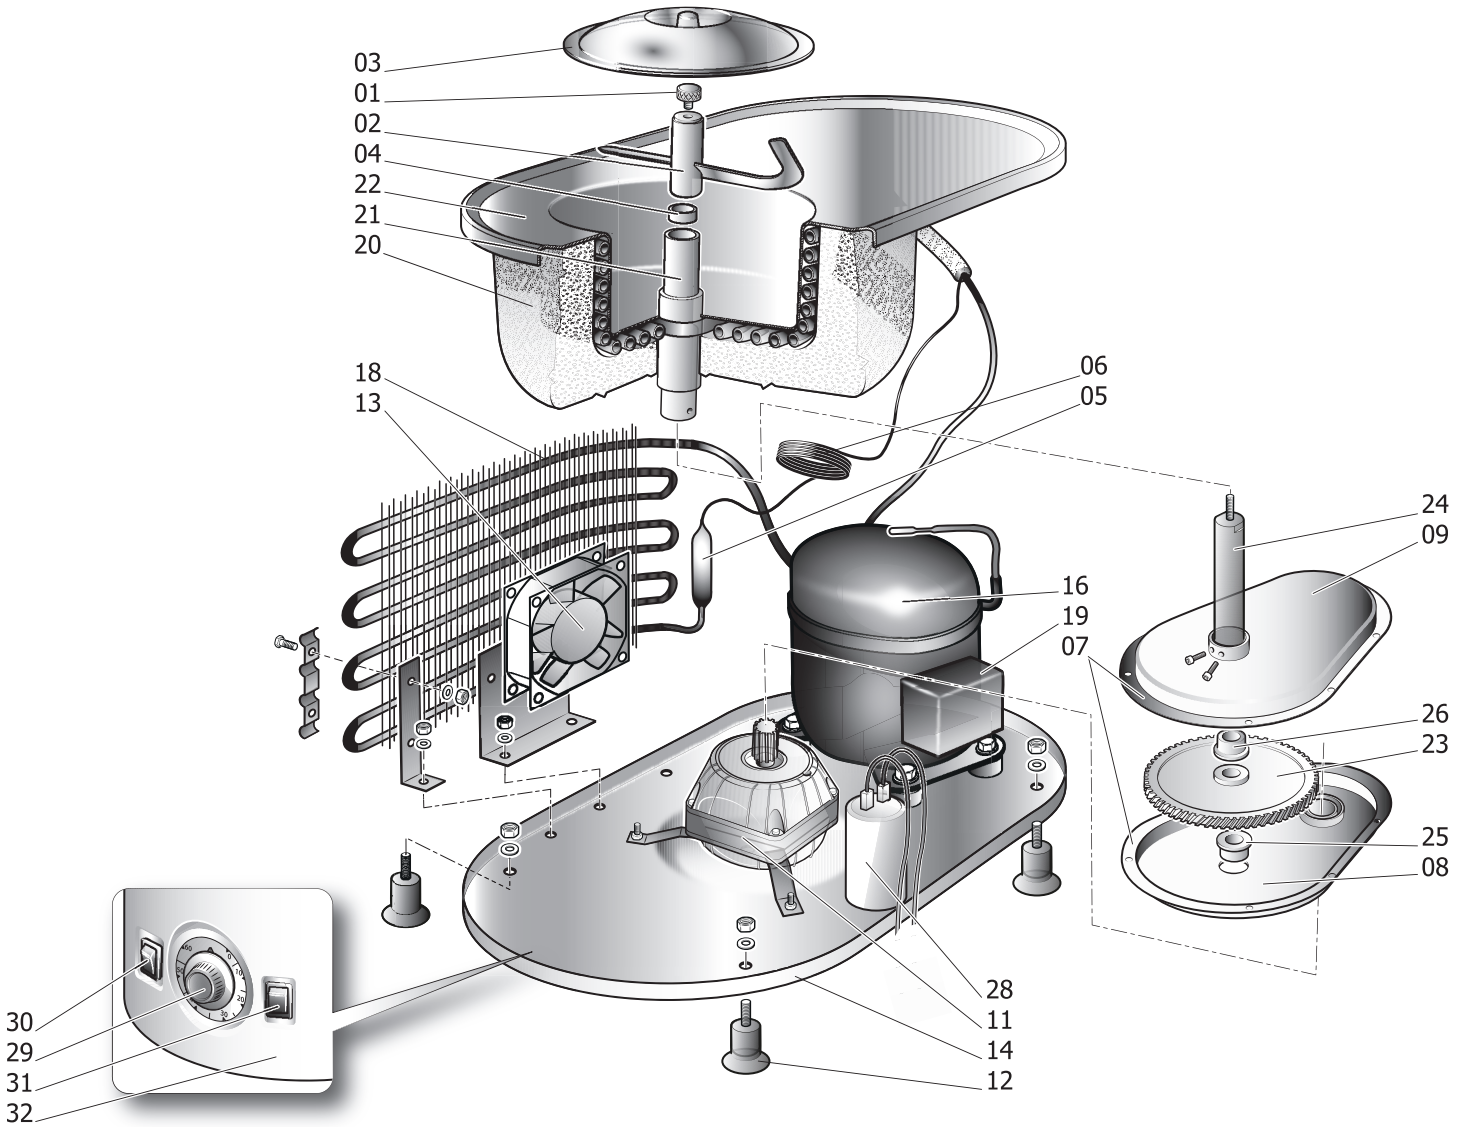

# Parts Breakdown

Model FR-IT-0002 58178

# Parts Breakdown

---

## Model FR-IT-0002 58178

Item No.	Description	Position	Item No.	Description	Position	Item No.	Description	Position
AP547	Paddle Nut for 58178	01	AP554	Motor for 58178	11	AP561	Shaft for 58178	24
AP548	Paddle for 58178	02	AP555	Fan Motor for 58178	13	AP562	Bush A for 58178	25
AP549	Lid for 58178	03	AP556	Foot for 58178	15	AP563	Bush B for 58178	26
AP550	Shaft Sleeve Bush for 58178	04	AP557	Compressor for 58178	16	AP564	Capacitor for 58178	28
AP551	Complete Gearbox for 58178	07	AP558	Compressor Electrical Parts for 58178	19	AP565	Timer for 58178	29
AP552	Lower GB Plate for 58178	08	AP559	Shaft Sleeve for 58178	21	AP566	Churn Switch for 58178	30
AP553	Upper GB Plate for 58178	09	AP560	Gearwheels for 58178	23	AP567	Chill Switch for 58178	31