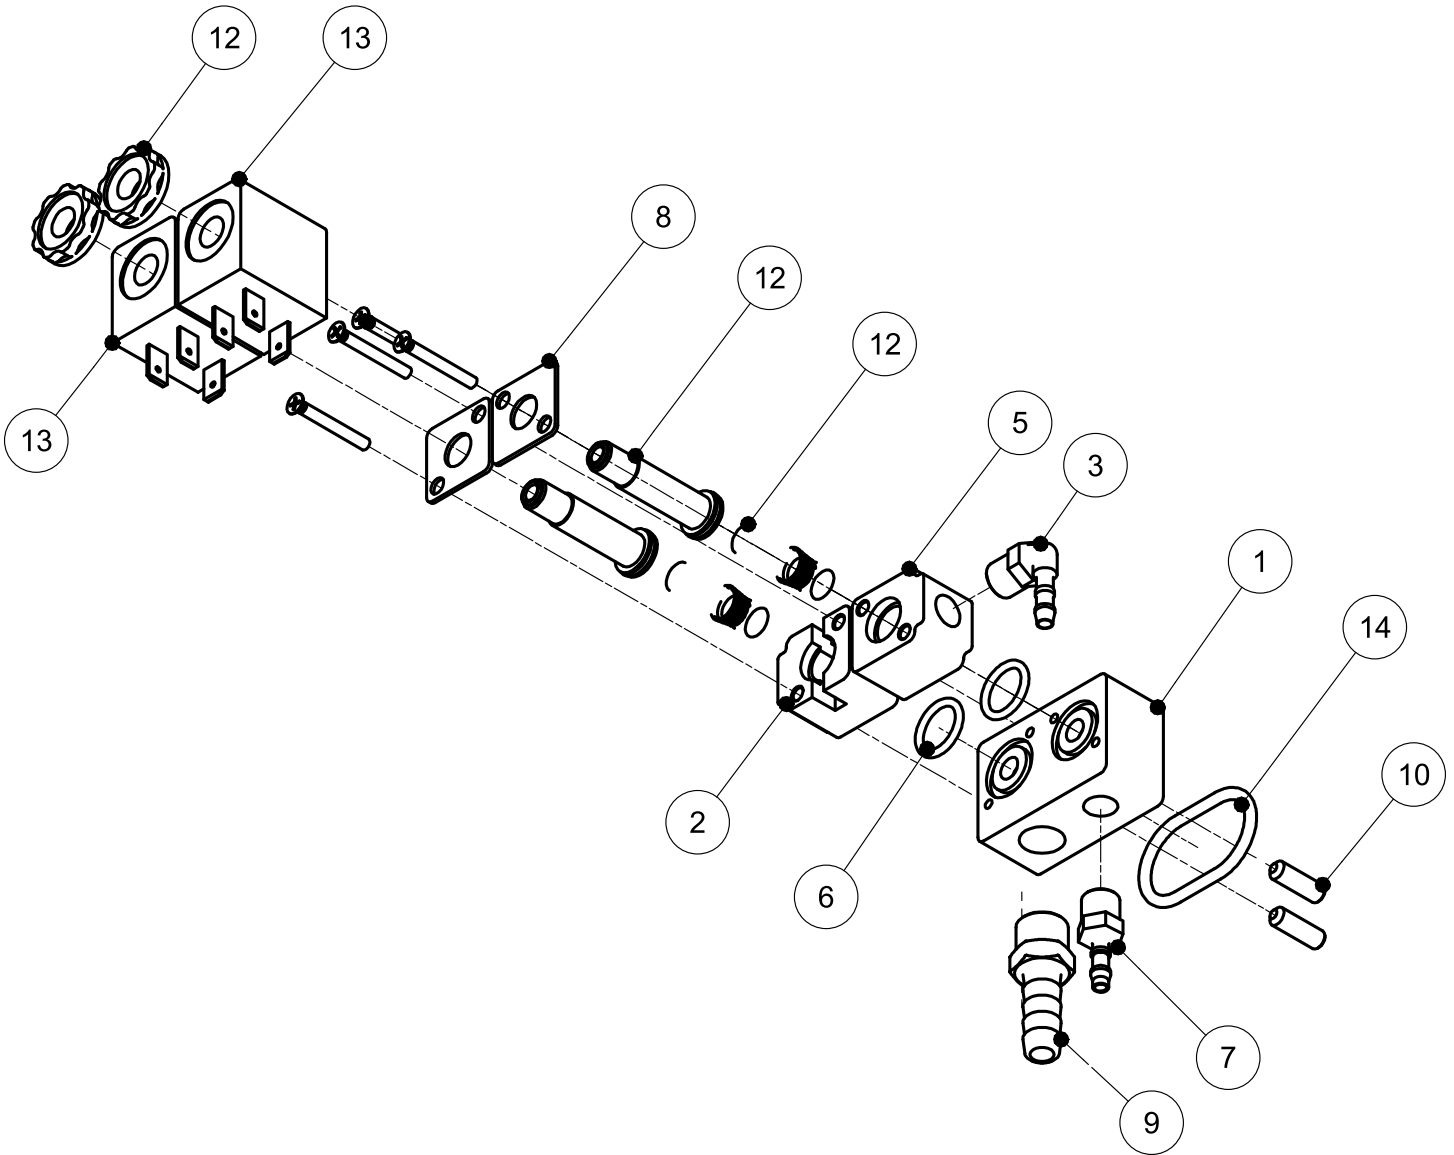

# PARTS BREAKDOWN

---

ITEM	MODEL
59007	VP-NL-0008-SN

Hinge

# PARTS BREAKDOWN

ITEM	MODEL
59007	VP-NL-0008-SN

Air Valve