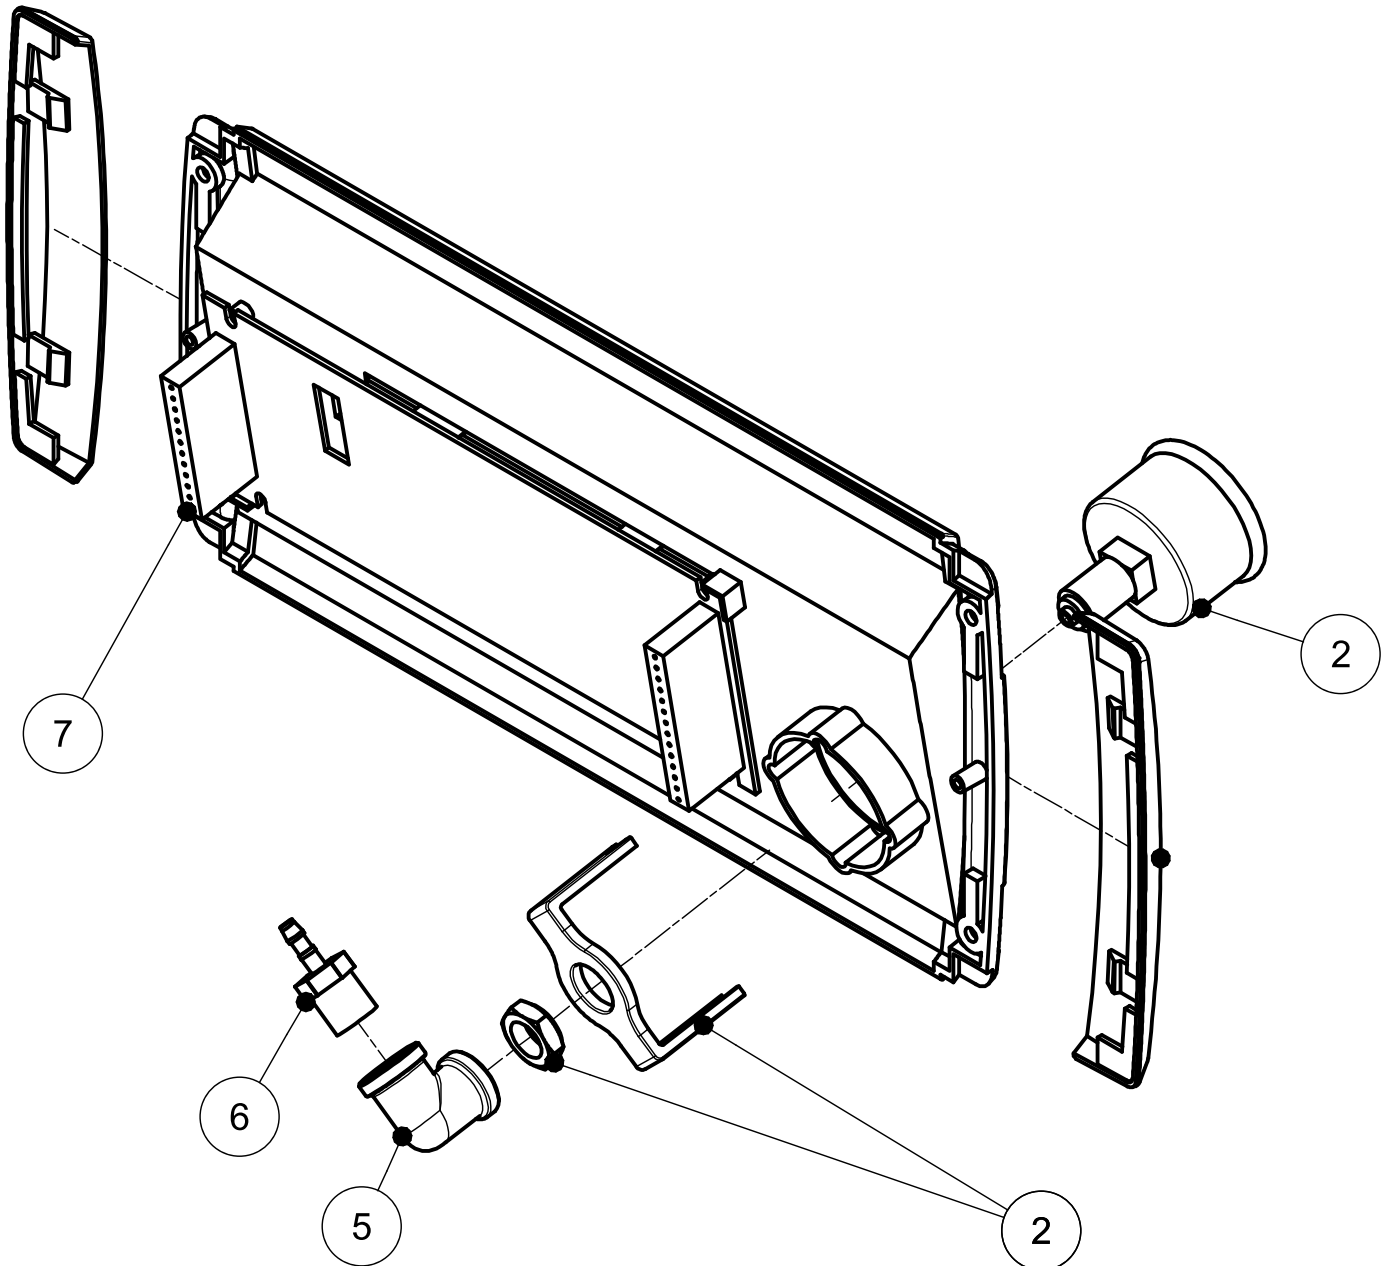

PARTS BREAKDOWN

ITEM	MODEL
59007	VP-NL-0008-SN

Control Panel