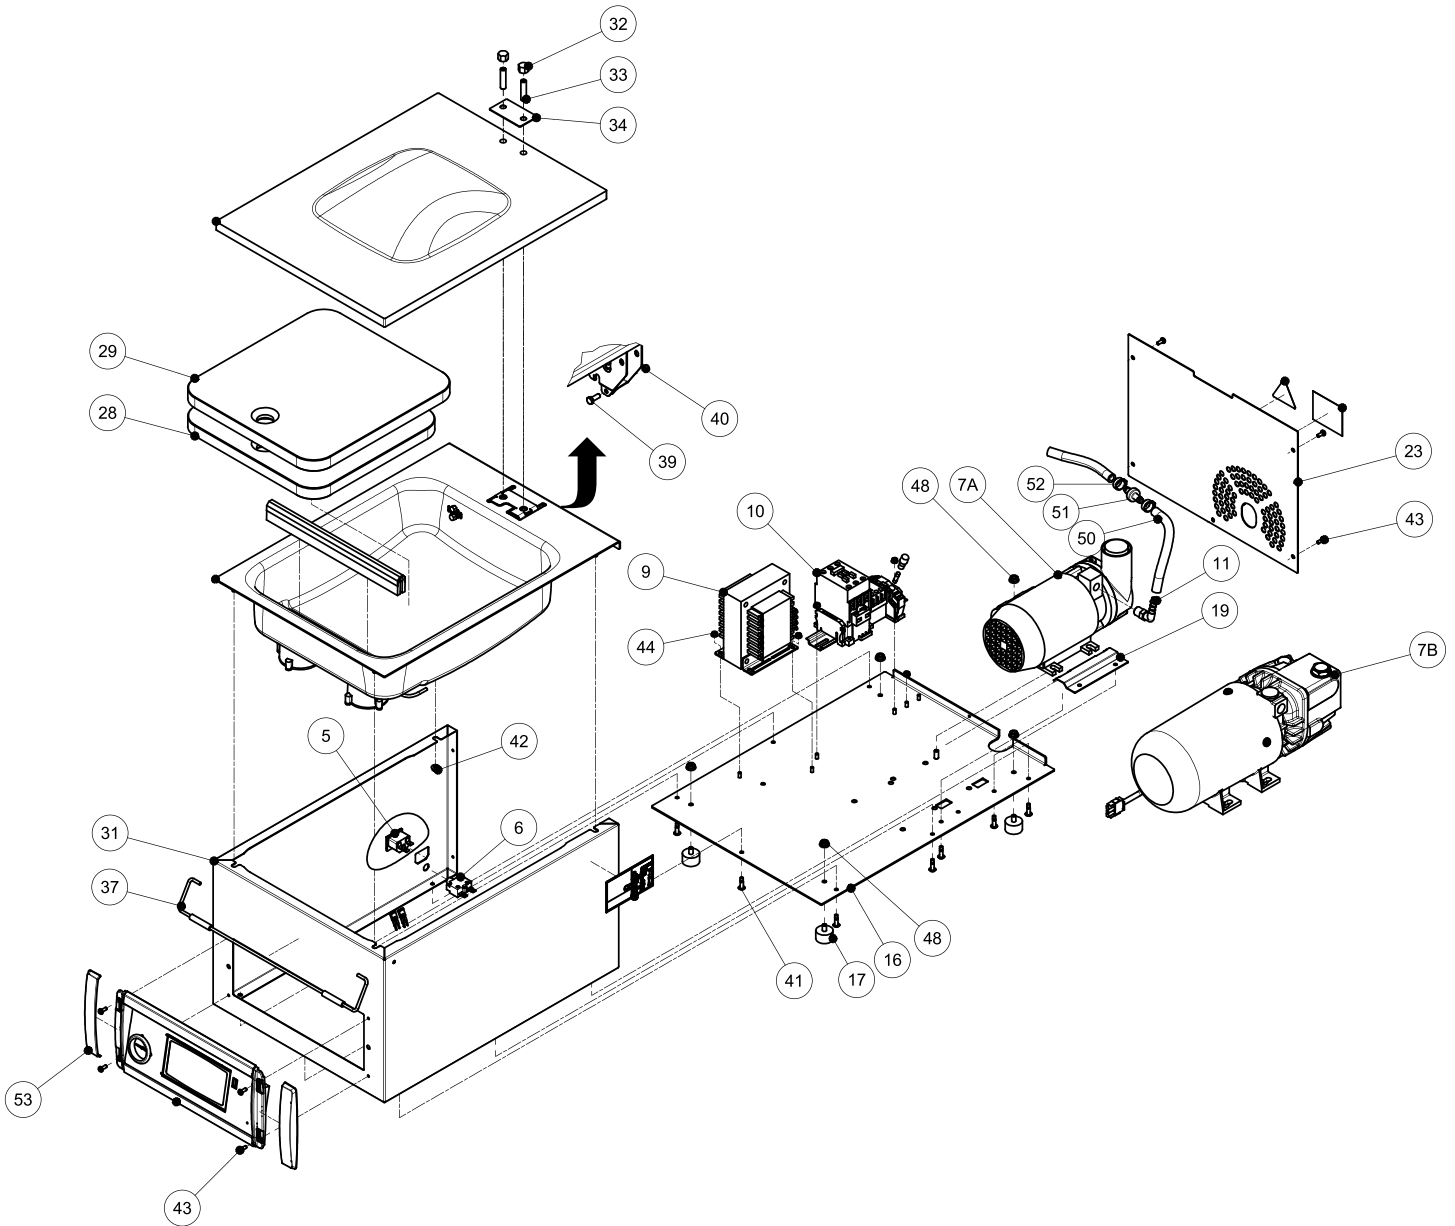

# PARTS BREAKDOWN

ITEM	MODEL
59007	VP-NL-0008-SN

Overall