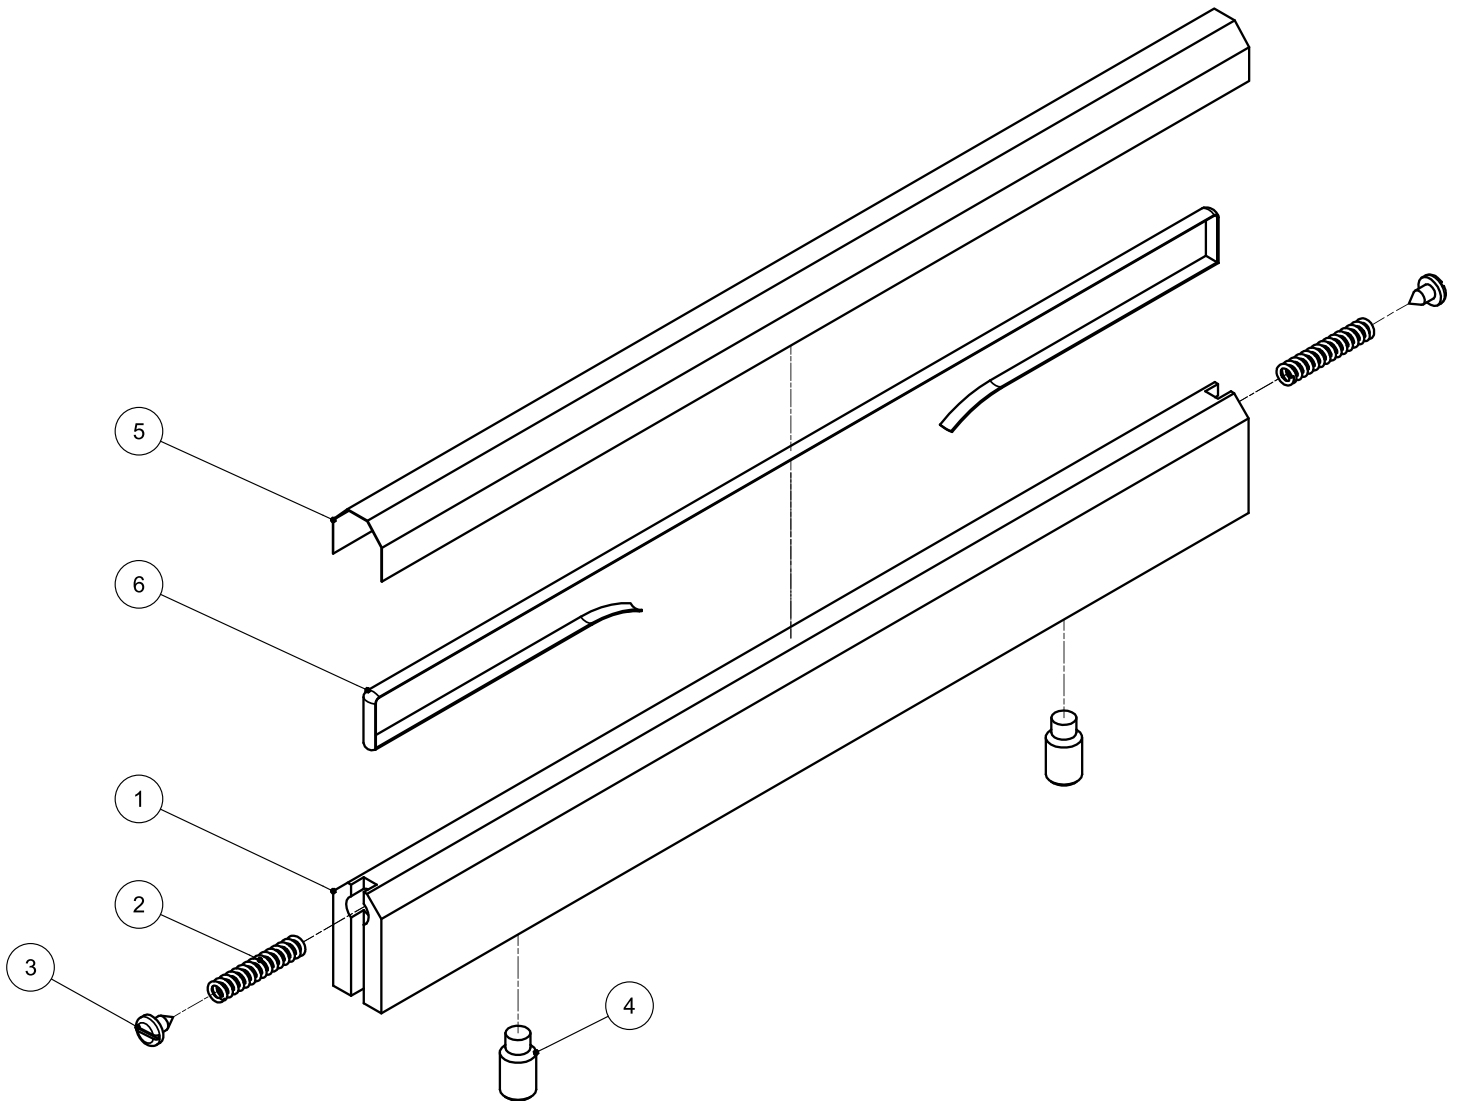

PARTS BREAKDOWN

ITEM	MODEL
59007	VP-NL-0008-SN

Sealbeam