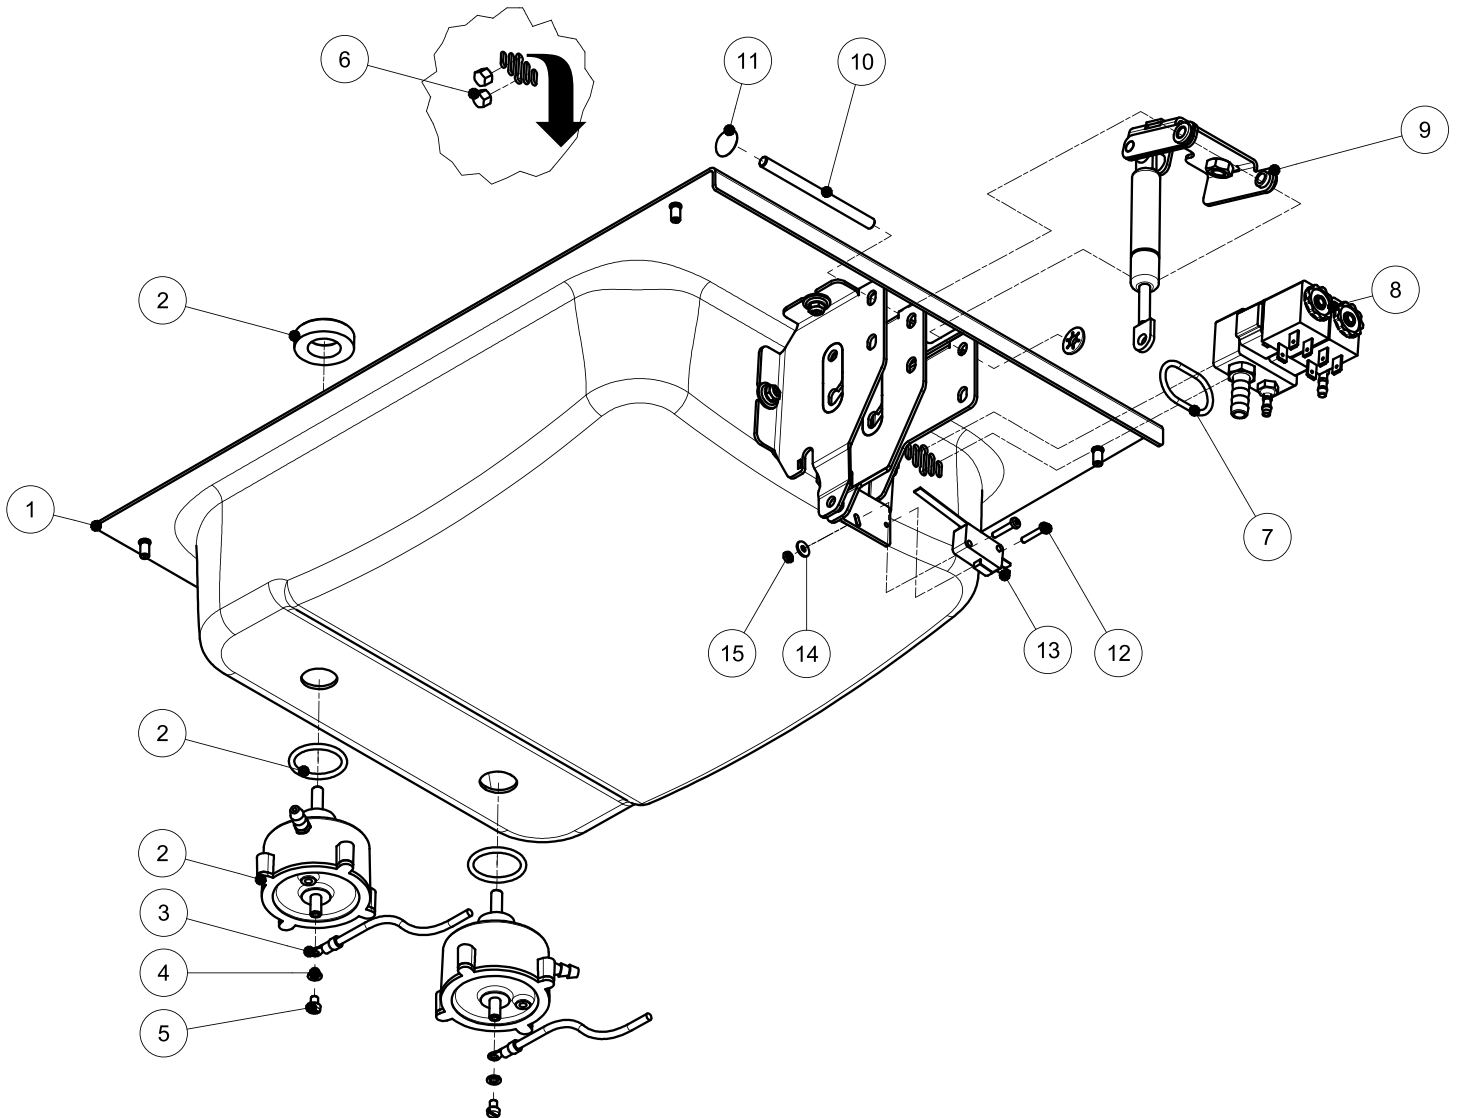

# PARTS BREAKDOWN

ITEM	MODEL
59007	VP-NL-0008-SN

Overall

# PARTS BREAKDOWN

ITEM	MODEL
59007	VP-NL-0008-SN

Vacuum Chamber