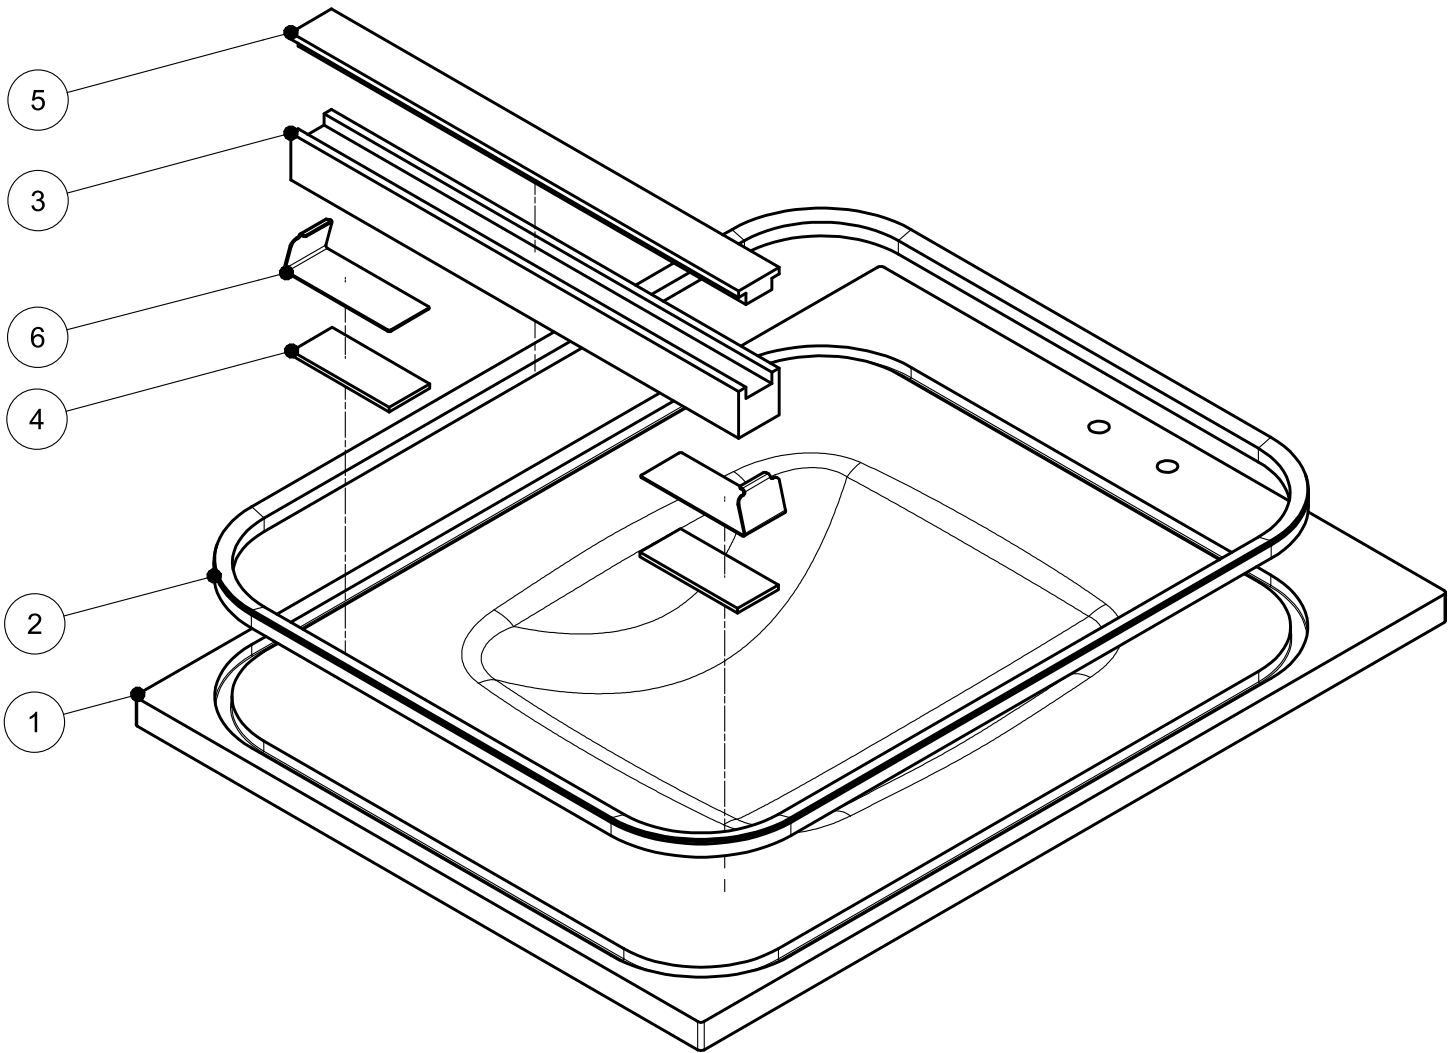

PARTS BREAKDOWN

ITEM	MODEL
59007	VP-NL-0008-SN

Lid