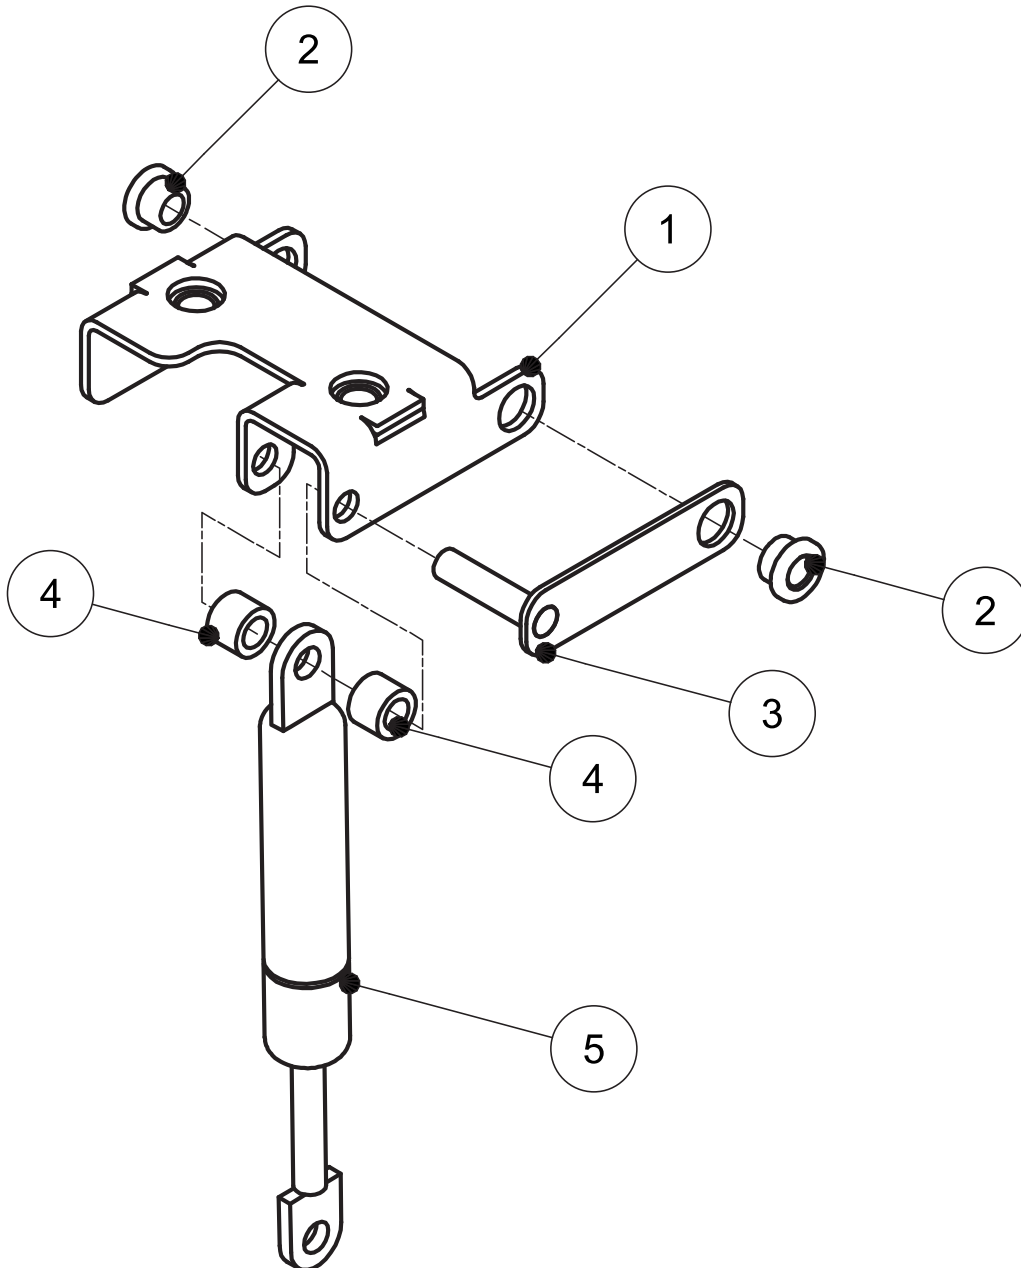

# PARTS BREAKDOWN

ITEM	MODEL
59007	VP-NL-0008-SN

Overall

## PARTS BREAKDOWN

ITEM	MODEL
59007	VP-NL-0008-SN

Lid

# PARTS BREAKDOWN

---

ITEM	MODEL
59007	VP-NL-0008-SN

Hinge

# PARTS BREAKDOWN

ITEM	MODEL
59007	VP-NL-0008-SN

Air Valve