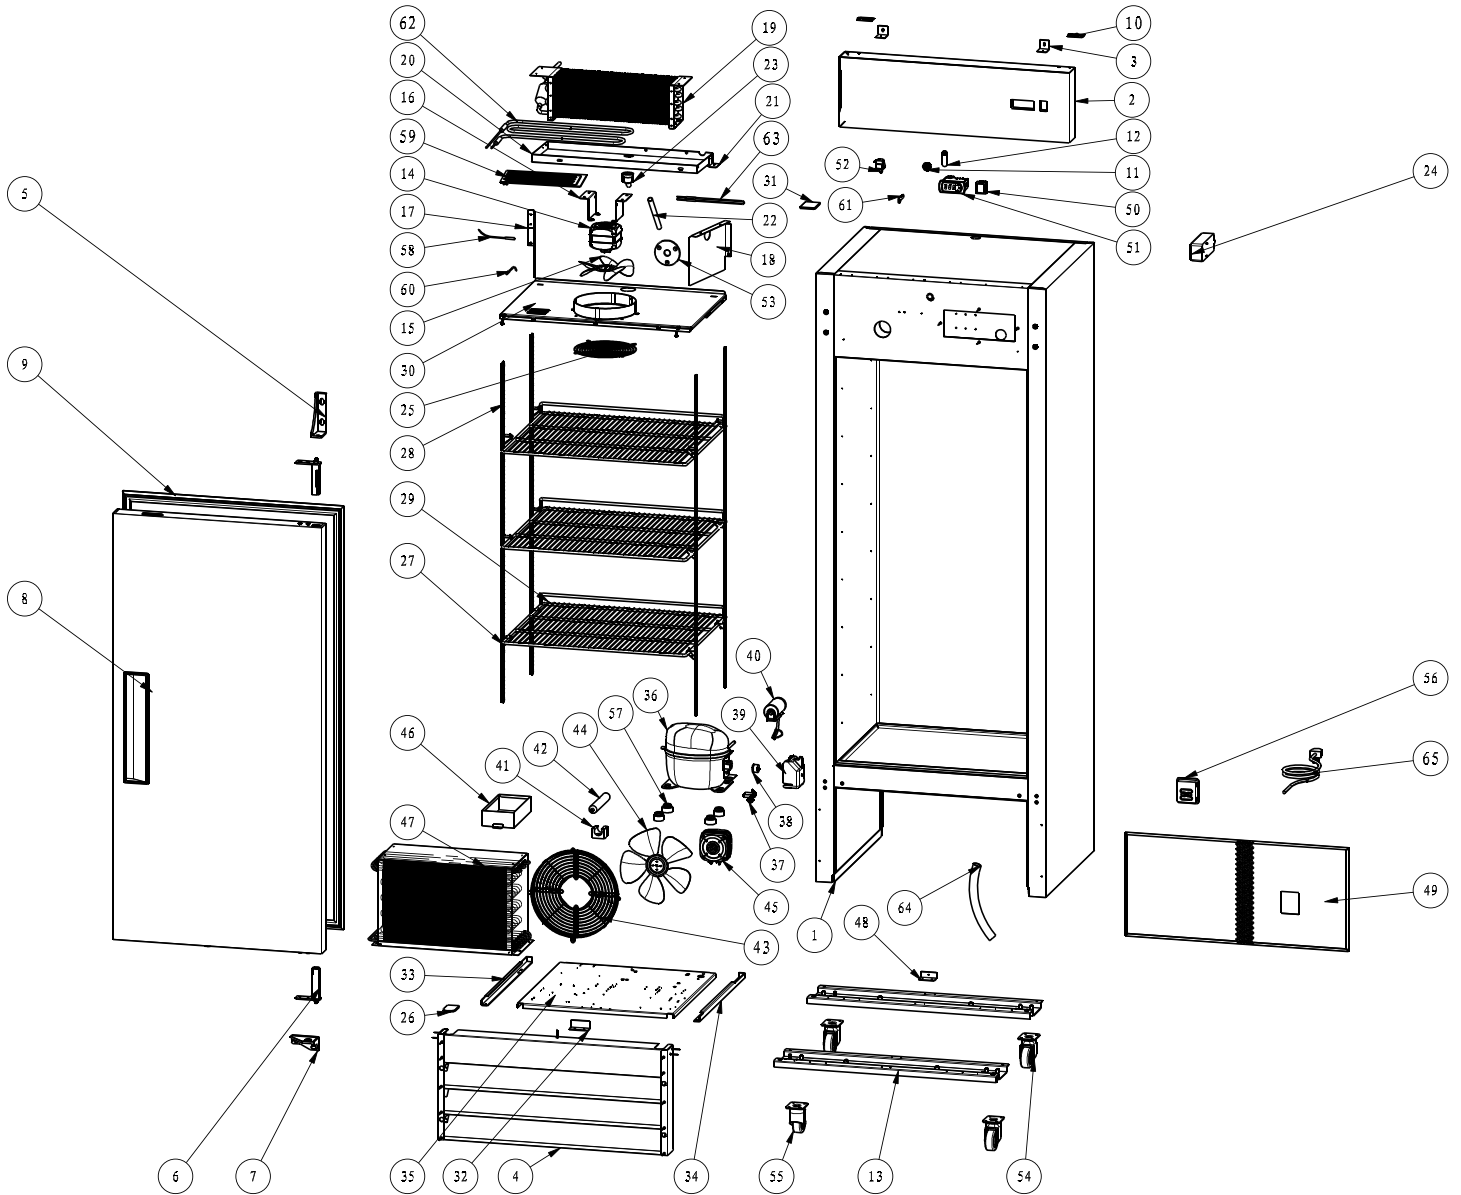

Parts Breakdown

Model FR-CN-0737E-HC 59023

Parts Breakdown

Model FR-CN-0737E-HC 59023

Item No.	Description	Position	Item No.	Description	Position	Item No.	Description	Position
AF024	Cabinet for 59023	1	AF035	Inner Drain Pan Fixer for 59023	21	AI321	Condenser Fan Motor for 59023	45
AI316	Control Panel for 59023	2	AA969	Drain Hose for 59023	22	AB959	Outer Drain Pan for 59023	46
AF026	Control Panel Fixer for 59023	3	69703	Elbow Pipe for 59023	23	AF055	Condenser for 59023	47
AF027	Front Grill for 59023	4	AA970	Light Components for 59023	24	AF045	Back Grill Fixer for 59023	48
AA954	Upper Right Hinge Holder for 59023	5	AF037	Evap Fan Motor Cover for 59023	25	AA989	Back Grill for 59023	49
AA955	Left/Right Spring Hinge for 59023	6	AA972	Bottom Cover for Reversible Door for 59023	26, 31	AA124	Power Switch for 59023	50
AA956	Bottom Right Hinge Holder for 59023	7	26884	K Clip for 59023	27	AI322	Thermostat for 59023	51
AI317	Door for 59023	8	AA809	K Strip for 59023	28	AB977	Door Switch for 59023	52
AA958	Gasket for 59023	9	AA975	Shelf for 59023	29	AF046	Drain Plug for 59023	53
AA959	Hinge for 59023	10	AF038	Evaporator Cover for 59023	30	26247	Caster without Brake for 59023	54
AA197	Lock for 59023	11, 61	AF039	Limited Block of Installation Board for 59023	32	26246	Caster with Brake for 59023	55
AF028	Lock Bolt for 59023	12	AF040	Left Track for Assembling Panel for 59023	33	AA993	Power Plug Fitting Base for 59023	56
AF029	Leg Supporter for 59023	13	AF041	Right Track for Assembling Panel for 59023	34	AA379	Temperature Probe for 59023	58
AF825	Evaporator Fan Motor for 59023	14	AF042	Compressor Unit Installation Board for 59023	35	AA864	Drain Pan Heater for 59023	59
AA962	Blade of Evaporator Fan Motor for 59023	15	AI319	Compressor for 59023	36	AB084	Evaporator Temperature Sensor for 59023	60
AF031	Evaporator Fan Motor Holder for 59023	16	AI320	Compressor Starting Components for 59023	37-40, 57	AA865	Defrost Heater for 59023	62
AF032	Right Air Guide Sheet for 59023	17	AB595	Filter Fixer for 59023	41	AA867	Drain Hose Heater for 59023	63
AF033	Left Air Guide Sheet for 59023	18	AB594	Filter for 59023	42	AA216	Drain Tube for 59023	64
AI318	Evaporator for 59023	19	AA249	Condenser Fan Motor Cover for 59023	43	AA135	Power Cord for 59023	65
AF034	Inner Drain Pan for 59023	20	AA764	Condenser/Evaporator Fan Motor Blade for 59023	44			