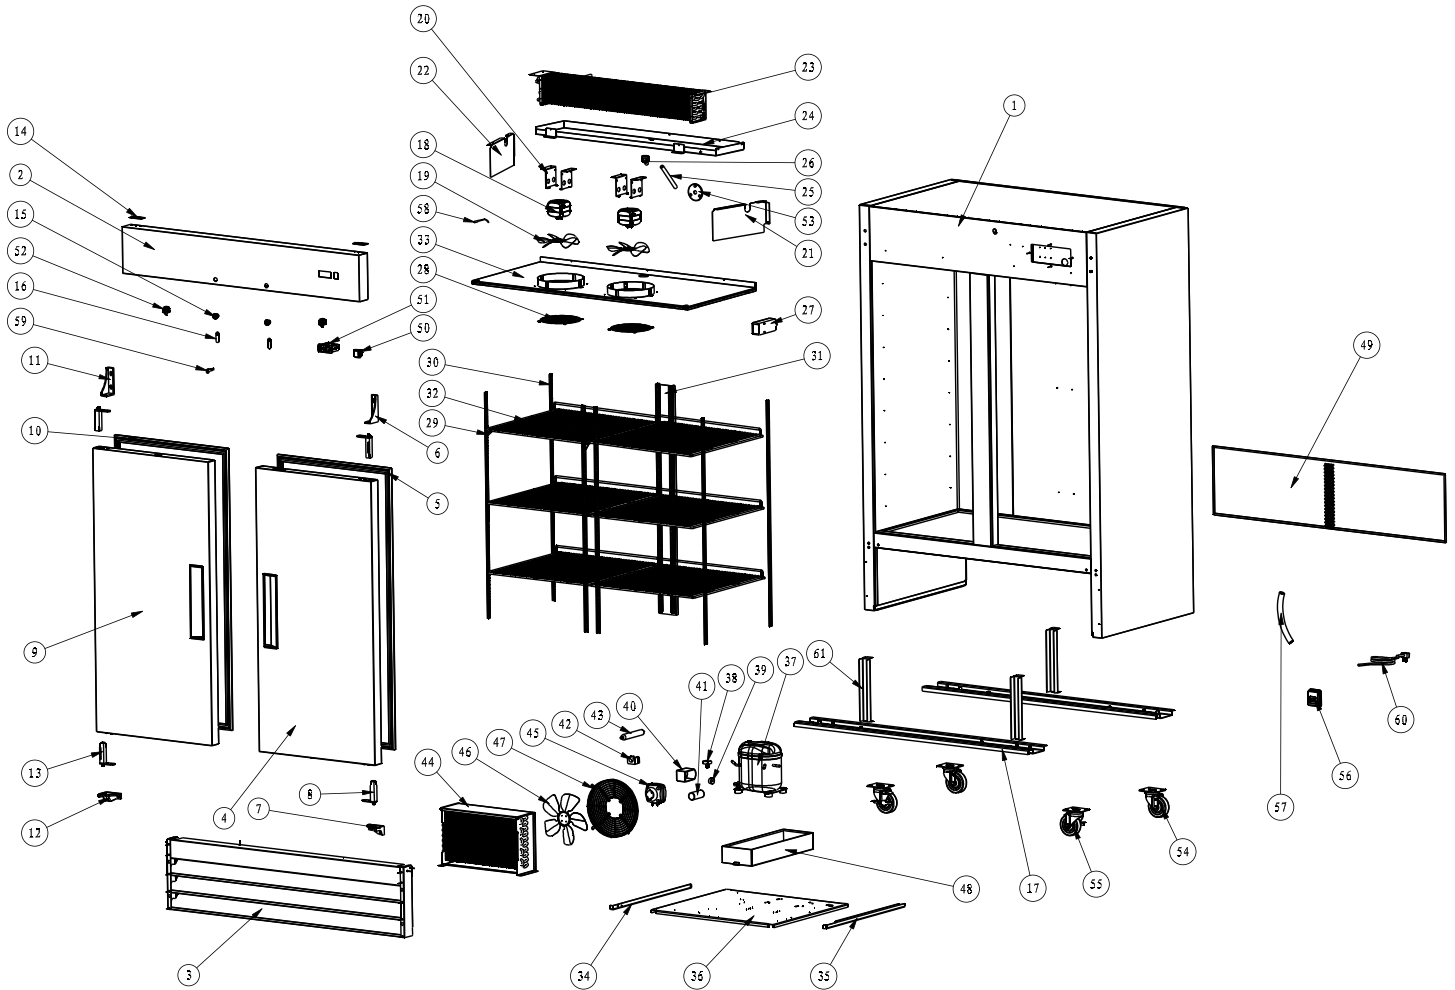

Parts Breakdown

Model RE-CN-0041E-HC 59026

Parts Breakdown

Model RE-CN-0041E-HC 59026

Item No.	Description	Position	Item No.	Description	Position	Item No.	Description	Position
AF047	Cabinet for 59026	1	AF033	Left Air Guide Sheet for 59026	22	AF055	Condenser for 59026	44
AI376	Control Panel for 59026	2	AI371	Evaporator for 59026	23	AI374	Condenser Fan Motor for 59026	45
AF048	Front Grill for 59026	3	AF051	Inner Drain Pan for 59026	24	AA764	Condenser/Evaporator Fan Motor Blade for 59026	46
AI377	Right Door for 59026	4	AA969	Drain Hose for 59026	25	AA249	Condenser Fan Motor Cover for 59026	47
AB029	Gasket for 59026	5, 10	69703	Elbow Pipe for 59026	26	AB970	Outer Drain Pan for 59026	48
AA954	Upper Right Hinge Holder for 59026	6	AA970	Light Components for 59026	27	AF056	Back Grill for 59026	49
AA956	Bottom Right Hinge Holder for 59026	7	AF037	Evap Fan Motor Cover for 59026	28	AA124	Power Switch for 59026	50
AA955	Left/Right Spring Hinge for 59026	8, 13	26884	K Clip for 59026	29	AI375	Thermostat for 59026	51
AI370	Left Door for 59026	9	AA809	K Strip for 59026	30	AB977	Door Switch for 59026	52
AB032	Upper Left Hinge Holder for 59026	11	AF052	Back Brackets for 59026	31	AF046	Drain Plug for 59026	53
AB033	Bottom Left Hinge Holder for 59026	12	AA975	Shelf for 59026	32	26247	Caster without Brake for 59026	54
AA959	Hinge for 59026	14	AF053	Evaporator Cover for 59026	33	26246	Caster with Brake for 59026	55
AA197	Lock for 59026	15	AF040	Left Track for Assembling Panel for 59026	34	AA993	Power Plug Fitting Base for 59026	56
AF028	Lock Bolt for 59026	16	AF041	Right Track for Assembling Panel for 59026	35	AA216	Drain Tube for 59026	57
61471	Leg Supporter for 59026	17	AF054	Compressor Unit Installation Board for 59026	36	AA379	Temperature Probe for 59026	58
AF825	Evaporator Fan Motor for 59026	18	AI372	Compressor for 59026	37	AA197	Lock for 59026	59
AA962	Blade of Evaporator Fan Motor for 59026	19	AI373	Compressor Starting Components for 59026	38 - 41	AA805	Power Cord for 59026	60
AF031	Evaporator Fan Motor Holder for 59026	20	AB595	Filter Fixer for 59026	42	AF057	Cabinet Supporter for 59026	61
AF032	Right Air Guide Sheet for 59026	21	AB594	Filter D25x160-B for 59026	43			