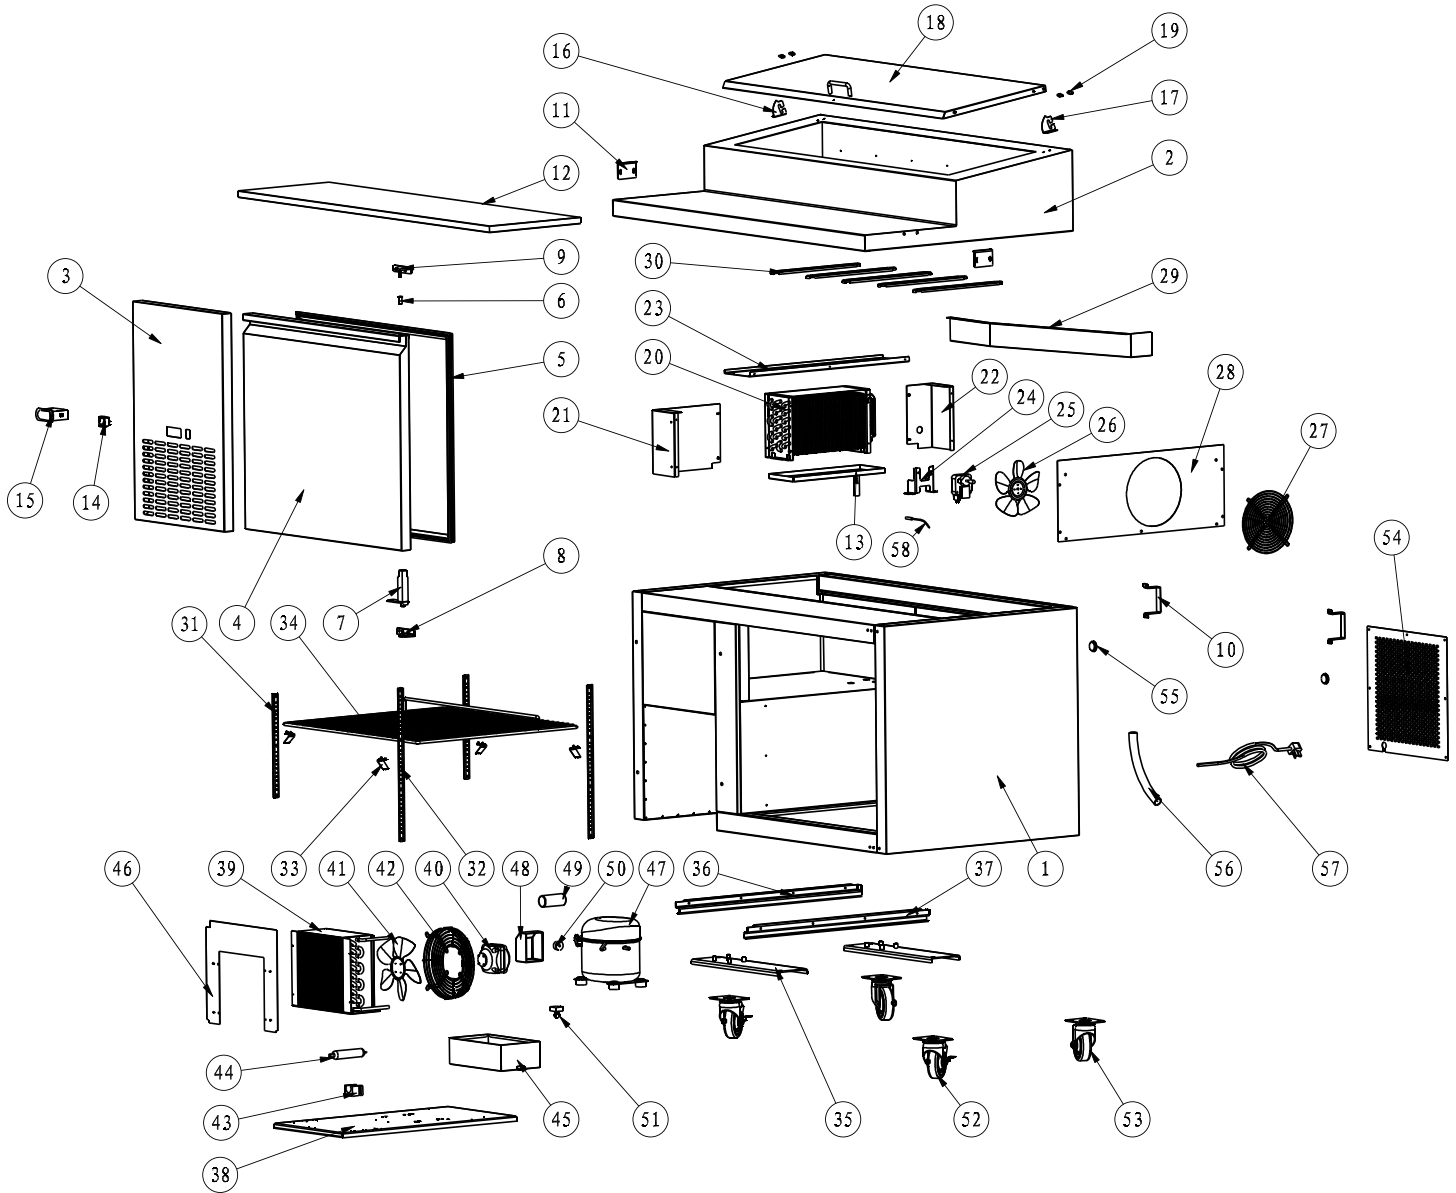

# Parts Breakdown

Model PT-CN-1270E-HC 59042

# Parts Breakdown