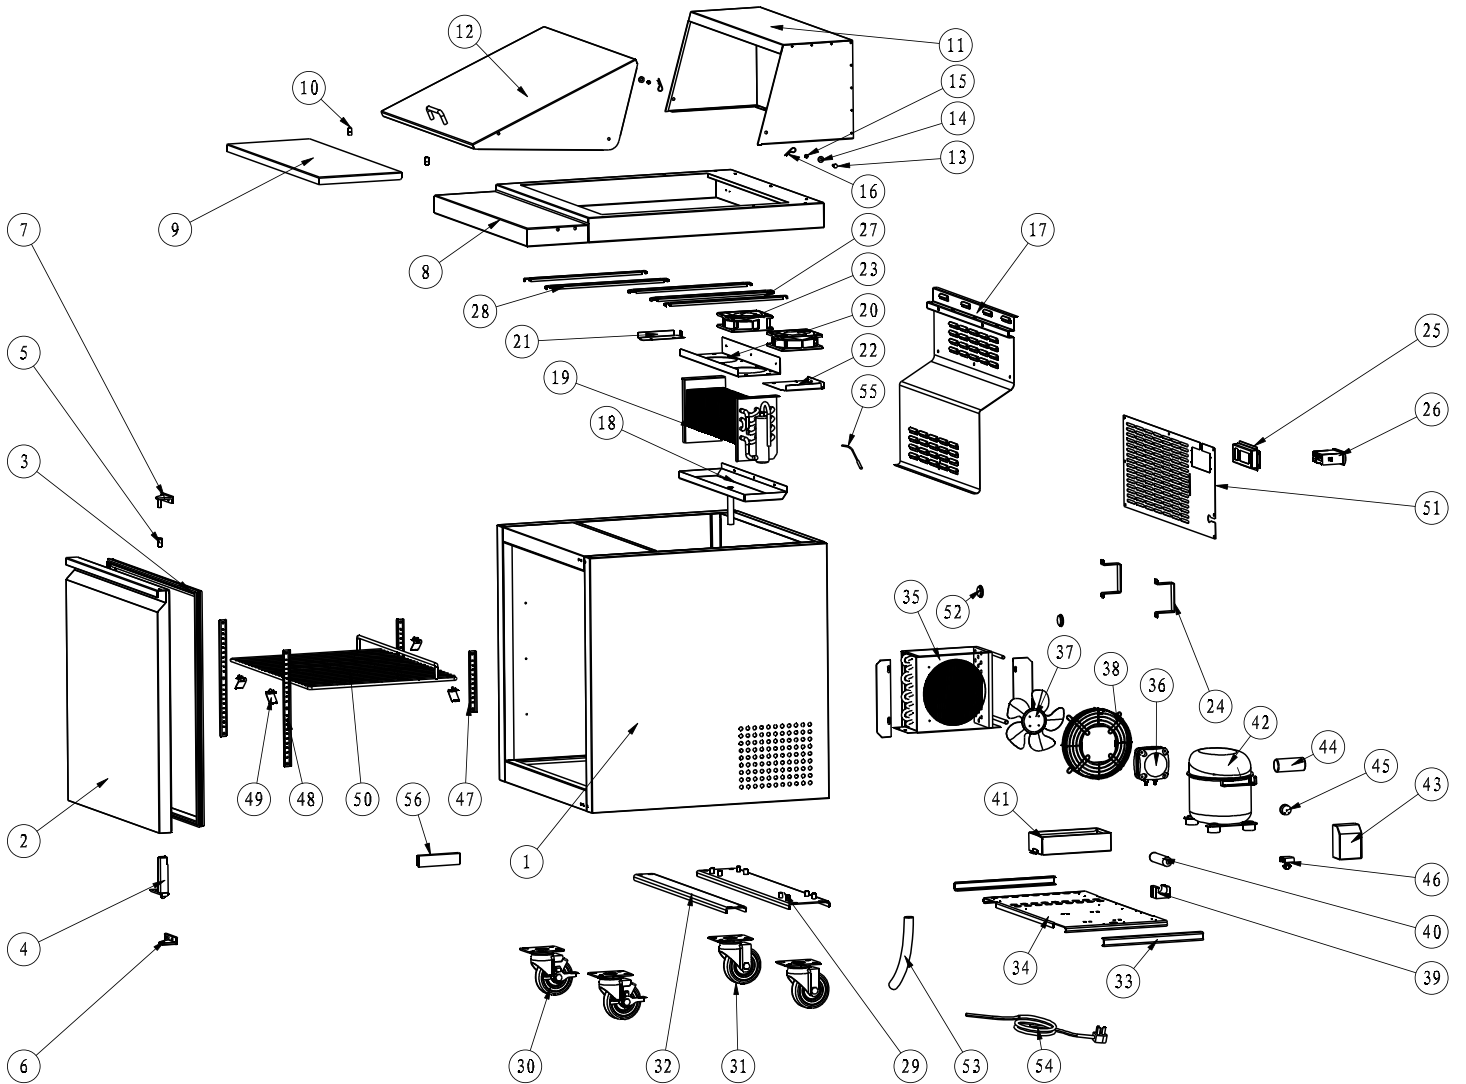

Parts Breakdown

Model PT-CN-0711E-HC 59049

Parts Breakdown

Model PT-CN-0711E-HC 59049

Item No.	Description	Position	Item No.	Description	Position	Item No.	Description	Position
AF068	Cabinet for 59049	1	AL925	Right Clapboard of Evaporator for 59049	20	AB595	Filter Fixer for 59049	39
AL920	Door for 59049	2	AL926	Left Clapboard of Evaporator for 59049	21	AL968	Filter for 59049	40
AB250	Gasket for 59049	3	AL927	Evaporator Cover Support for 59049	22	AF087	Outer Drain Pan for 59049	41
AA955	Left/Right Spring Hinge for 59049	4	AL928	Evaporator Fan Motor for 59049	23	AF088	Compressor for 59049	42
AA388	Axis Cover for 59049	5	AF080	Stand Off Bracket for 59049	24	AL934	Compressor Starting Kit for 59049	43-46
AA360	Bottom Left Hinge for 59049	6	AB320	Thermostat Installation Board for 59049	25	AF089	K Strip-2 Holes for 59049	47
AF070	Upper Right Hinge for 59049	7	AL929	Thermostat for 59049	26	AF090	K Strip-3 Holes for 59049	48
AF135	Top Board for 59049	8	AL953	Pan Bracket-15 for 59049	27	26884	K Clip for 59049	49
AF136	Cutting Board for 59049	9	AL954	Pan Bracket-25 for 59049	28	AK197	Middle Shelf for 59049	50
AB253	Fixer for Cutting Board for 59049	10	AF083	Castor Support for 59049	29	AL935	Thermostat Installation Board for 59049	51
AL951	Back Cover for 59049	11	26247	Caster without Brake for 59049	30	AB169	Foaming Hole Cover for 59049	52
AL952	Lid for 59049	12	26246	Caster with Brake for 59049	31	AA133	Drain Hose for 59049	53
AB256	Dowel for 59049	13	AF084	Assembling Panel Support for 59049	32	AA135	Power Cord for 59049	54
AB257	Plastic Bolt for 59049	14	AF085	Compressor Unit Track for 59049	33	AA379	Temperature Probe for 59049	55
AB258	Nut for 59049	15	AF086	Compressor Unit Installation Board for 59049	34	AA596	Thermometer for 59049	56
AB259	Split Pin for 59049	16	AB159	Condenser for 59049	35	AL936	Evaporator Fan Cover for 59049	57
AL923	Evaporator Cover Support for 59049	17	AL932	Condenser Fan Motor for 59049	36	AL937	Back Grill for 59049	58
AF076	Inner Drain Pan for 59049	18	AI391	Blade of Condenser Fan Motor for 59049	37	AL938	Pan Bracket Support for 59049	59
AL924	Evaporator for 59049	19	AL933	Condenser Fan Cover for 59049	38	AL939	Left Compressor Unit Track for 59049	60