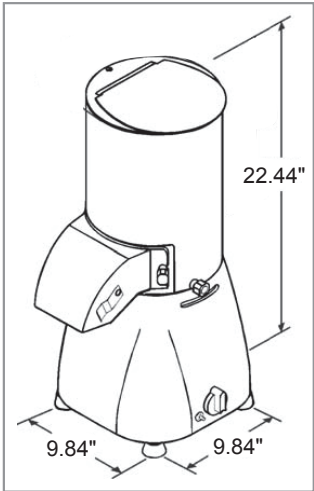

### Detail images of Model GR-IT-0080

TECHNICAL SPECIFICATIONS		
ITEM NUMBER	11411	*23865
MODEL	GR-IT-0080	GR-IT-0080-S
HORSEPOWER	1.5 HP	
ELECTRICAL	110 V / 60 / 1	
WEIGHT	75-660 RPM	
GROSS WEIGHT	23 kg. / 51 lbs.	
DIMENSIONS (DWH)	9.84" x 9.84" x 22.44" / 25cm x 25cm x 57cm	
GROSS DIMENSIONS	26" x 15" x 23" / 66cm x 38m x 58cm	