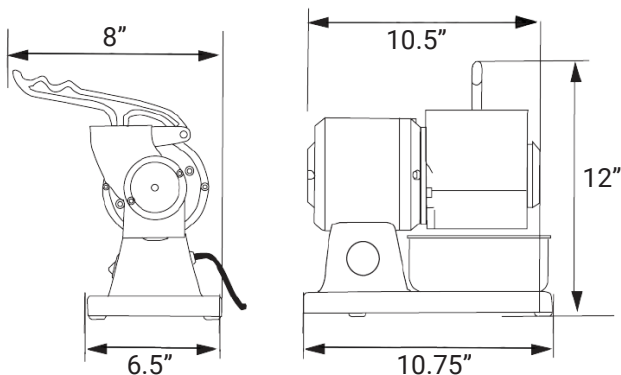

1-833-487-3686

www.trentoequipment.com

sales@trentoequipment.com

Follow us on social media
@trentoequipment

0.5 HP & 1 HP European Light/Moderate-Duty Cheese Graters

Technical Specification		
Features	0.5 HP Motor	1 HP Motor
Item	21719	11404
Model	GR-IT-0373-M	GR-IT-0746-M
Microswitch	Yes	
RPM	1670	
Power	370 W / 0.5 hp	750 W / 1 hp
Electrical	110V / 60Hz / 1Ph	
Net Weight	18 lb. (8 kg.)	36 lb. (16.36 kg.)
Net Dimensions (WDH)	10.25" x 6.5" x 12" (260 x 165 x 304 mm)	15.4" x 10.8" x 14.8" (391 x 273 x 376 mm)
Gross Weight	20 lbs. / 9 kg.	43 lbs. / 19.55 kg.
Gross Dimensions (WDH)	12" x 11" x 14" (304 x 279 x 355 mm)	13" x 16" x 16" (330 x 406 x 406 mm)
Plug Type	NEMA 5 - 15P	

1.5 HP European Light/Moderate-Duty Cheese Graters

Technical Specification			
Features	No Microswitch and Brake Motor	Has Microswitch and No Brake Motor	Has Microswitch and Brake Motor
Item	11403	11405	39884
Model	GR-IT-1119	GR-IT-1119-M	GR-IT-1119-B
Microswitch	No	Yes	
Brake Motor	No		Yes
RPM	1030		
Power	1120 W / 1.5 hp		
Electrical	110V / 60Hz / 1Ph		
Net Weight	42 lb. (19 kg.)	44 lb. (20 kg.)	
Net Dimensions (WDH)	15.4" x 10.75" x 14.8" (391 x 273 x 376 mm)		
Gross Weight	49 lb. (22.27 kg.)		
Gross Dimensions (WDH)	12" x 19" x 20" (304 x 482 x 508 mm)		
Plug Type	NEMA 5 - 15P		

TECHNICAL DRAWINGS AND DIMENSIONS

Item 21719

Items 11404/11403/11405/39884