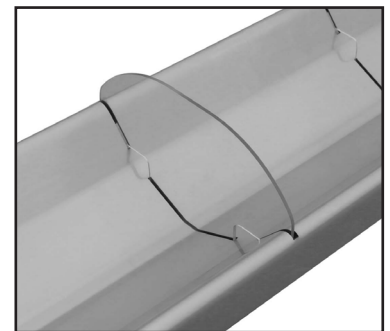

STAINLESS STEEL TRAYS

Item: 44111 / Item: 44112 / Item: 44113 / Item: 44114

Stainless Steel Trays with Dividers

These reversible stainless steel trays are made with 18GA. 304 Stainless Steel bodies, and are perfect for displaying all sorts of fresh products.

Item Number	Dimensions	Divider Dimensions
44111	28.5" x 6.75" x 2" / 724 x 171.5 x 51mm	6" x 2" / 152 x 51mm
44112	28.5" x 8.75" x 2" / 724 x 222.3 x 51mm	8" x 2" / 203 x 51mm
44113	28.5" x 10.75" x 2" / 724 x 273 x 51mm	10" x 2" / 254 x 51mm
44114	28.5" x 16.75" x 2" / 724 x 425.5 x 51mm	16" x 2" / 406 x 51mm