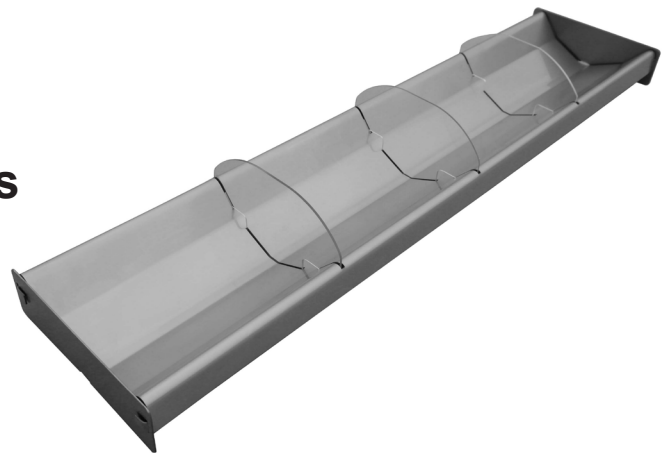

STAINLESS STEEL TRAYS

Item: 44111 / Item: 44112 / Item: 44113 / Item: 44114

Stainless Steel Trays with Dividers

These reversible stainless steel trays are made with 18GA. 304 Stainless Steel bodies, and are perfect for displaying all sorts of fresh products.

Item Number	Dimensions	Divider Dimensions
44111	28.5" x 6.75" x 2" / 724 x 171.5 x 51mm	6" x 2" / 152 x 51mm
44112	28.5" x 8.75" x 2" / 724 x 222.3 x 51mm	8" x 2" / 203 x 51mm
44113	28.5" x 10.75" x 2" / 724 x 273 x 51mm	10" x 2" / 254 x 51mm
44114	28.5" x 16.75" x 2" / 724 x 425.5 x 51mm	16" x 2" / 406 x 51mm