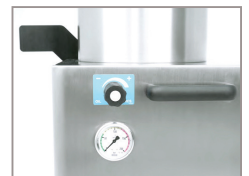

The hydraulic piston ensures consistent pressure, making it easy to control the sausage stuffing process and achieve professional results every time. It's built to withstand the demands in the kitchens. Upgrade your sausage-making game with this equipment.

FEATURES:

- 2 wheels and handle for easy transport
- Easily accessible speed control
- Pressure gauge
- Removable lid; adjustable lock nuts with handle
- Independent hydraulic oil reservoir
- Thermal protected motor
- Automatic knee lever lock until the piston reaches the lower position

Knee lever with reversible operating direction

Adjustable anti-vibration feet

Speed control and pressure gauge

3 Transparent nozzles, ø ext. 14, 20 and 30 mm. Maximum hygiene, without edges

Removable lid, adjustable lid lock nuts with handles