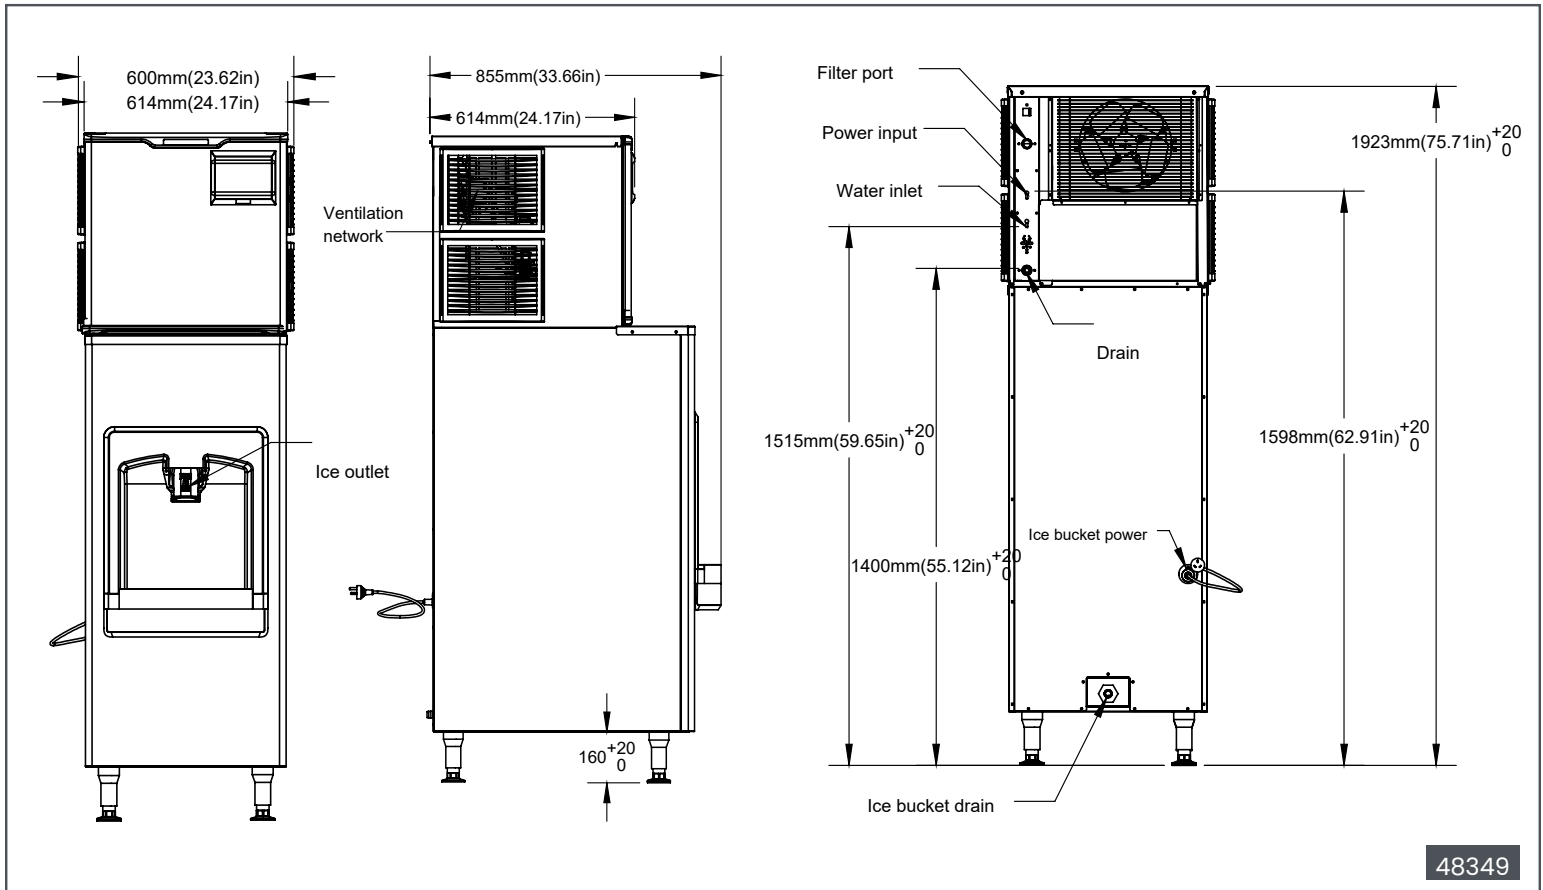

TECHNICAL SPECIFICATION

Features	Bin Capacity 132 lb. - Ice Yield 350 lb Per Day	Bin Capacity 220 lb - Ice Yield 500 lb Per Day
Item	48349	48350
Model	IC-CN-0350-D	IC-CN-0500-D
Output (per day)	352.7 lb. (160 kg.)	500.4 lb. (227 kg.)
Ice Bin Capacity	132.3 lb. (60 kg.)	220.5 lb. (100 kg.)
Power:	210W	
Electrical	110-120V / 60HZ / 1Ph	
Ice Bin Weight	169.8 lb. (77 kg.)	198.4 lb. (90 kg.)
Net Weight (Main Machine:	110.2 lb. (50 kg)	145.5 lb. (66 kg.)
Ice Bin Dimensions (DWH)	22" x 33.7" x 53.3" (560 x 855 x 1355 mm)	29.9" x 33.7" x 53.5" (760 x 855 x 1360mm)
Machine Dimensions	22" x 24.3" x 22.3" (560 x 618 x 568 mm)	29.9" x 24.3" x 22.3" (760 x 618 x 568 mm)
Gross Weight	183 lb. (83 kg.)	209.4 lb. (95 kg.)
Gross Dimensions (DWH)	24" x 36" x 55.5" (610 x 914 x 1410mm)	33" x 36" x 49" (838 x 914 x 1245 mm)

TECHNICAL DRAWING

48349