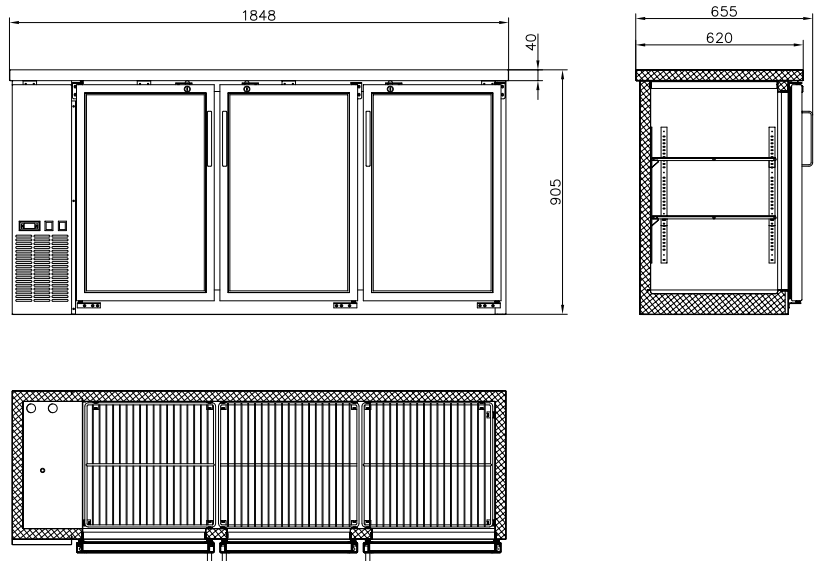

*measurements in diagrams are in mm

WARRANTY
1 YEAR PARTS AND LABOR
5 YEARS PARTS ON COMPRESSOR

Authorized Dealer