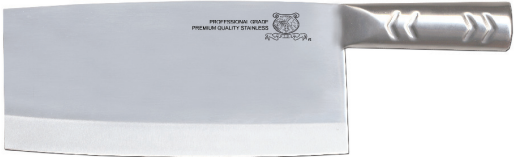

CLEAVERS

The Standard Cleavers are designed for chopping through thin and soft bone. The Chinese Style Cleavers are also suited for chopping vegetables. Cleavers are not used for cutting through thick, hard bones – instead, it is recommended that you use a band saw, or a manual bone handsaw.

POLYPROPYLENE HANDLES

WOOD HANDLES

STAINLESS STEEL HANDLES

WOOD HANDLES ROUND

GRANTON EDGE KNIVES

Product might not be exactly as shown

Authorized Dealer

POLYPROPYLENE HANDLES