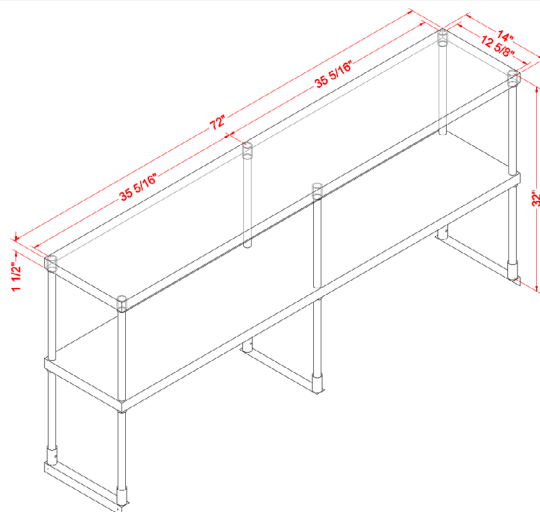

Item 23990

OMCAN INC.

Telephone: 1-800-465-0234
Fax: (905) 607-0234
Email: sales@omcan.com
Website: www.omcan.com

Follow us to keep up to date with the latest news and offers