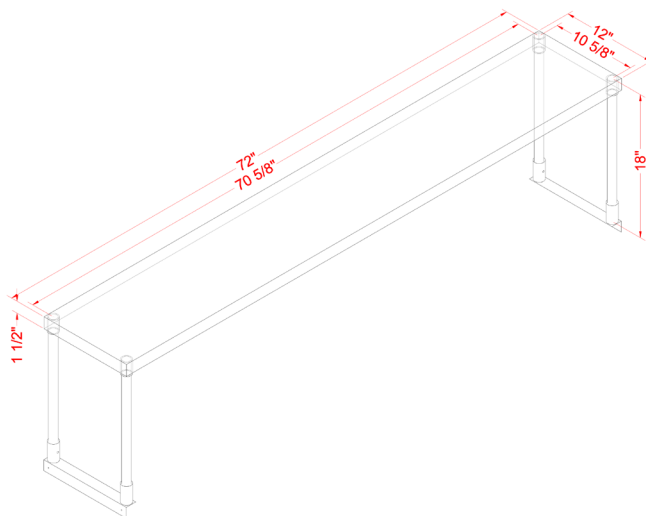

Item 44618

OMCAN INC.

Telephone: 1-800-465-0234
Fax: (905) 607-0234
Email: sales@omcan.com
Website: www.omcan.com

Follow us to keep up to date with the latest news and offers