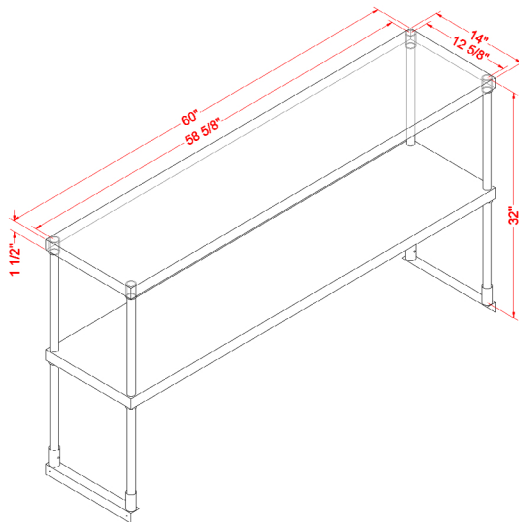

TABLES AND SINKS

STAINLESS STEEL DOUBLE DECK OVERSHELVES

Item 23988

Item 23989

Item 23990

OMCAN INC.

Telephone: 1-800-465-0234
Fax: (905) 607-0234
Email: sales@omcan.com
Website: www.omcan.com

Follow us to keep up to date with the latest news and offers