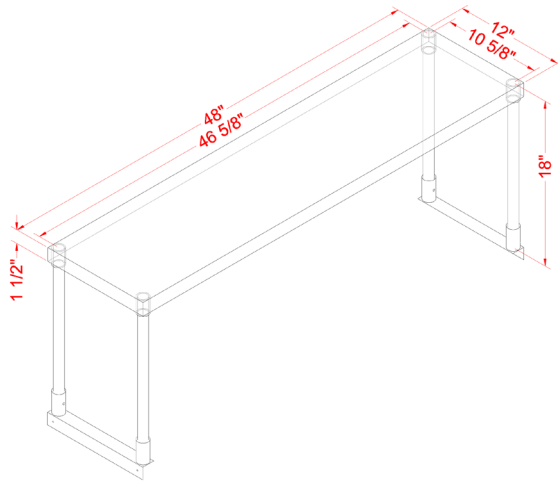

TABLES AND SINKS

STAINLESS STEEL SINGLE DECK OVERSHELVES

Item 44616