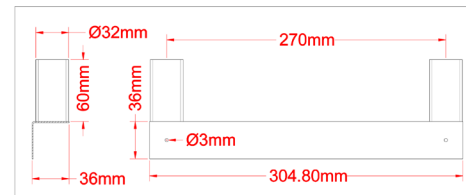

Item 44618

OMCAN INC.

Telephone: 1-800-465-0234
Fax: (905) 607-0234
Email: sales@omcan.com
Website: www.omcan.com

Follow us to keep up to date with the latest news and offers