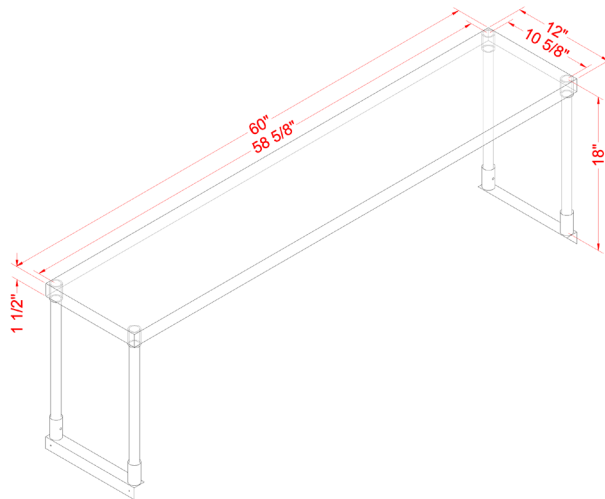

TABLES AND SINKS

STAINLESS STEEL SINGLE DECK OVERSHELVES

Item 44616

Item 44617

Item 44618

OMCAN INC.

Telephone: 1-800-465-0234
Fax: (905) 607-0234
Email: sales@omcan.com
Website: www.omcan.com

Follow us to keep up to date with the latest news and offers