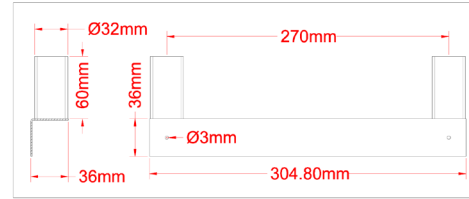

TABLES AND SINKS

STAINLESS STEEL SINGLE DECK OVERSHELVES

Item 44616