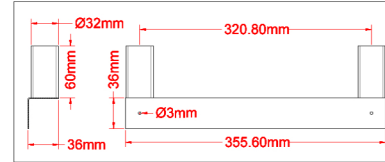

TABLES AND SINKS

STAINLESS STEEL DOUBLE DECK OVERSHELVES

Item 23988