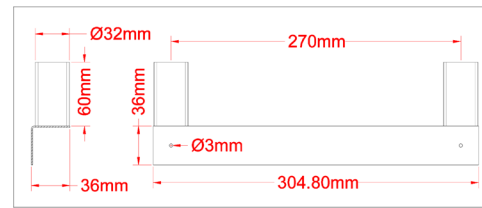

TABLES AND SINKS

STAINLESS STEEL SINGLE DECK OVERSHELVES

Item 44616

Item 44617

Item 44618

OMCAN INC.

Telephone: 1-800-465-0234
Fax: (905) 607-0234
Email: sales@omcan.com
Website: www.omcan.com

Follow us to keep up to date with the latest news and offers