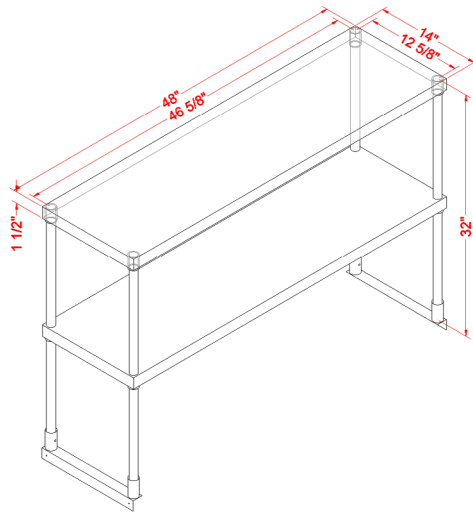

TABLES AND SINKS

STAINLESS STEEL DOUBLE DECK OVERSHELVES

Item 23988