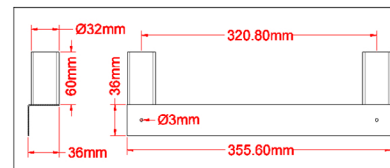

TABLES AND SINKS

STAINLESS STEEL DOUBLE DECK OVERSHELVES

Item 23988

Item 23989

Item 23990

OMCAN INC.

Telephone: 1-800-465-0234
Fax: (905) 607-0234
Email: sales@omcan.com
Website: www.omcan.com

Follow us to keep up to date with the latest news and offers