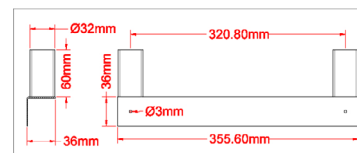

TABLES AND SINKS

STAINLESS STEEL DOUBLE DECK OVERSHELVES

Item 23988

Item 23989

Item 23990

OMCAN INC.

Telephone: 1-800-465-0234
Fax: (905) 607-0234
Email: sales@omcan.com
Website: www.omcan.com

Follow us to keep up to date with the latest news and offers